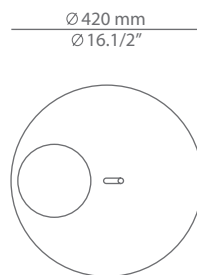

SPECIAL REQUIREMENTS

Custom finishes and versions

Alternate lamping, versions and finishes available for projects. Consult our offices.

Special instructions

ESTILUZ, S.A.
Carretera d'Ogassa, s/n
17860 Sant Joan de les Abadesses
T+34 972 720 125
F+34 972 720 796

estiluz@estiluz.com
www.estiluz.com