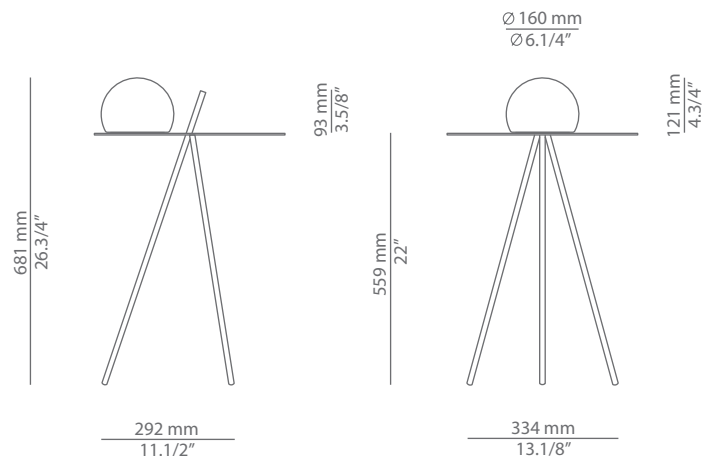

SPECIAL REQUIREMENTS

Custom finishes and versions

Alternate lamping, versions and finishes available for projects. Consult our offices.

Special instructions

ESTILUZ, S.A.
Carretera d'Ogassa, s/n
17860 Sant Joan de les Abadesses
T+34 972 720 125
F+34 972 720 796

estiluz@estiluz.com
www.estiluz.com