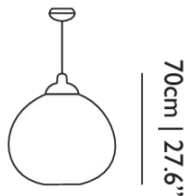

48cm | 18.9"

54cm | 21.3"

Product

WIDTH 48cm | 18.9"

HEIGHT 54cm | 21.3"

DEPTH 48cm | 18.9"

DIAMETER 48cm | 18.9"

WEIGHT NETTO 1.5kg | 3.31lbs

E27

CABLE LENGTH

400cm | 157.5"; 1000cm | 393.7"

LIGHT DIRECTION

All directions

Technical cULus

MATERIAL

Sphere from fiberglass with epoxy resin, powder coated aluminium cap, anodized aluminium reflector

CABLE LENGTH

400cm | 157.5"; 1000cm | 393.7"

LIGHT DIRECTION

All directions

Non Random / Non Random D71

Dimensions

71cm | 28"

Product

WIDTH 71cm | 28"**HEIGHT** 70cm | 27.6"**DEPTH** 71cm | 28"**DIAMETER** 71cm | 28"**WEIGHT NETTO** 1.5kg | 3.31lbs

Packaging

WIDTH 75cm | 29.5"**HEIGHT** 82cm | 32.3"**CUBAGE** 0.46m³ | 16.29ft³**LENGTH** 75cm | 29.5"**WEIGHT** 6kg | 13.23lbs