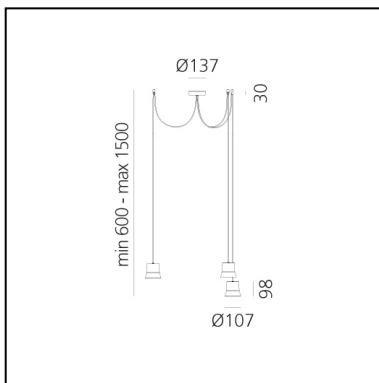

GIO.light Cluster - White

Patrick Norguet

IP20   

LUMINAIRE

- Watt: **24W**
- Delivered lumens output: **1513lm**
- CCT: **3000K**
- Efficiency: **70%**
- Efficacy: **63.04lm/W**
- CRI: **80**

DESCRIPTION

With its aluminium body, Giò is first and foremost an instrument, a functional, unobtrusive and, most of all, timeless suspension lamp; it fits both in domestic and in public places. Either plain or in its different versions, Giò is an elegant and efficient object in space.

PRODUCT CODE: 0232010A

FEATURES

- Article Code: **0232010A**
- Colour: **White**
- Installation: **Suspension**
- Material: **Vetro, Alluminio**
- Series: **Design Collection**
- Environment: **Indoor**
- design by: **Patrick Norguet**

DIMENSIONS

- Height: **cm 9.8**
- Diameter: **cm 10.7**
- Base Width: **cm 3**
- Base Diameter: **cm 11**
- Max Height from ceiling: **cm 1,500**
- Glow Wire Test: **650°**

SOURCES INCLUDED

- Category: **Led**
- Number: **3**
- Watt: **8W**
- Delivered lumens output: **720lm**
- Color temperature (K): **3000K**
- CRI: **80**
- Color Tolerance: **MacAdam 3SDCM**
- Efficacy: **89lm/W**
- Service Life: **50000-L70**