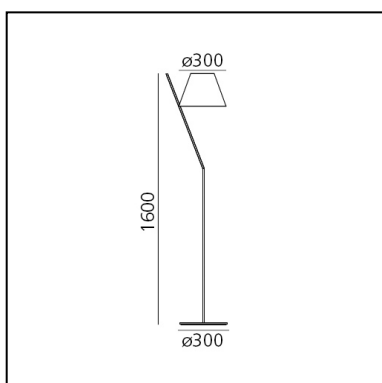

La Petite Floor - Blanco

Quaglio Simonelli

LUMINARIA

- Potencia (W): **#N/DW**
- Flujo Luminoso (lm): **676lm**
- CCT: **2700K**
- Efficiency: **57%**
- Efficacy: **61.44lm/W**
- CRI: **80**

ESPECIFICACIONES

An archetypal lampshade balanced on a tilted stem. Simple elements, exquisitely combined into an amazing geometric composition, recall basic forms matched with different materials for technological reasons. Despite its plain and simple look, this lamp clearly conveys the skills of Artemide. The lampshade is a lightweight plastic volume closed by two diffusers that produce a pleasant soft direct and indirect light. The joint connects the lampshade with the aluminium stem on a minimal support. These simple elements are combined into a plain and elegant object, where the tilted stem is counterbalanced by the lampshade's volume. "La Petite walks on a wire, balancing between full and empty. There is no symmetry in its design, but there is order. A subtle harmony of elements disassembled, in equilibrium at the boundary between light and dark." Quaglio Simonelli

CÓDIGO PRODUCTO: 1753020A

CARACTERÍSTICAS

- Código del artículo: **1753020A**
- Color: **Blanco**
- Instalación: **Pie**
- Material: **Polycarbonate, aluminium, methacrylate**
- Serie: **Design Collection**
- Entorno de uso: **Interior**
- diseño: **Quaglio Simonelli**

DIMENSIONES

- Ancho: **cm 38**
- Altura: **cm 160**
- Diámetro: **cm 30**
- Diámetro base: **cm 30**

FUENTES DE LUZ NON INCLUIDAS local.page.schedaprodotto.tecnica.label.ledsesclusialt= FUENTES DE LUZ ALTERNATIVAS