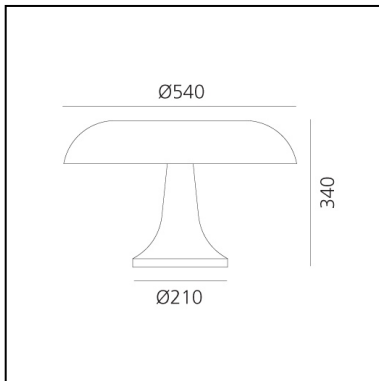

Nesso Blanco

Giancarlo Mattioli
Gruppo Architetti Urbanisti
Città Nuova

IP20     

LUMINARIA

- Potencia (W): **80W**
- Tensión de alimentación: **220V-240V**

ESPECIFICACIONES

Designed by Giancarlo Mattioli and Gruppo Architetti Urbanisti Città Nuova, in the glamorous 60's era, Nesso is an international icon of futuristic, democratic design. Part of the "Modern Classics" reissued line, it was a marvel of ABS thermoplastic injection-molding when first introduced in 1967 thus bringing industrial materials and methods to the home and office environments. A dash of color and a design inspired from nature, Nesso stems from the visionary identity of Artemide. Its' iconic curves wind into a true collectible, an expressive statement piece of internationally acclaimed calibre and fame. An iconic piece having staged its presence in various landmarks, Nesso is considered a valuable piece of art. An "icon" of design, part of the permanent collections of The Metropolitan Museum of Art and The Museum of Modern Art.

CÓDIGO PRODUCTO: 0056010A

CARACTERÍSTICAS

- Código del artículo: **0056010A**
- Color: **Blanco**
- Instalación: **Sobremesa**
- Material: **ABS**
- Serie: **Design Collection, Modern Classic**
- Entorno de uso: **Interior**
- Emisión: **Difusa Y Directa**
- diseño: **Giancarlo Mattioli, Gruppo Architetti Urbanisti Città Nuova**

DIMENSIONES

- Altura: **cm 34**
- Diámetro: **cm 54**
- Diámetro base: **cm 21**
- Resistencia al impacto: **N/D**
- Prueba calorífica: **850°C**

LÁMPARAS NO INCLUIDAS

- Categoría: **HALO**
- Numero: **4**
- Potencia (W): **20W**
- Soporte: **E14**
- Clase: **A**