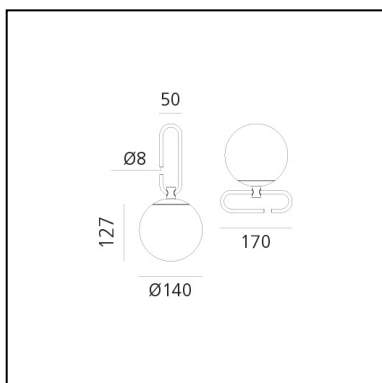

LUMINARIA

- Potencia (W): **4W**
- Tensión de alimentación: **220-240V**
- Flujo Luminoso (lm): **257lm**
- CCT: **3000K**
- Efficiency: **80%**
- Efficacy: **64.31lm/W**
- CRI: **0**

Notas

Maximum bulb length: 80mm. Maximum bulb diameter: 50mm

ESPECIFICACIONES

nh continues the study on the dynamic interaction of expertise, details, materials, form, and light that Neri&Hu are developing with Artemide. The selected materials represent a perfect combination of tradition and innovation, as well as the expression of responsible and sustainable design, also conveyed by the use of a lowconsumption retrofit LED source. Like all the projects designed by Neri&Hu, nh offers a reinterpretation of the Oriental culture and tradition with a constant contemporary approach. With surprising lightness and elementary movements nh creates a landscape of elements generating – either individually or combined with each other – a non-static balanced composition characterized by elegant colour and material matching.

CÓDIGO PRODUCTO: 1217010A

CARACTERÍSTICAS

- Código del artículo: **1217010A**
- Color: **Brass**
- Instalación: **Sobremesa**
- Material: **Blown glass, brushed brass**
- Serie: **Design Collection**
- Entorno de uso: **Interior**
- diseño: **Neri&Hu**

DIMENSIONES

- Longitud: **cm 32**
- Diámetro: **cm 14**
- Longitud base: **cm 17**
- Ancho base: **cm 5**

FUENTES DE LUZ NON INCLUIDAS
[local.page.schedaprodotto.tecnica.label.ledsesclusialt=](#)
FUENTES DE LUZ ALTERNATIVAS

- Categoría: **LED RETROFIT**
- Numero: **1**
- Potencia (W): **5W**
- Soporte: **E14**