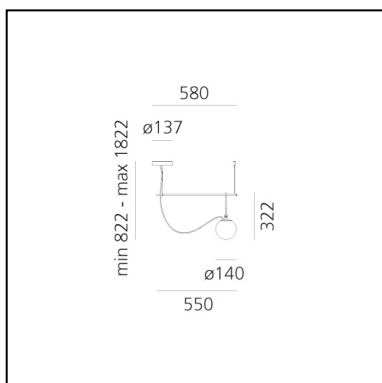

nh S1 14

Neri&Hu

IP20    Regulable: 

LUMINARIA

- Potencia (W): **4W**
- Tensión de alimentación: **220-240V**
- Flujo Luminoso (lm): **257lm**
- CCT: **3000K**
- Efficiency: **80%**
- Efficacy: **64.31lm/W**
- CRI: **0**

Notas

The glass ball and brass rings can slide along the rod. The light intensity can only be adjusted with dimmable bulbs. Maximum bulb length 80mm. Maximum bulb diameter: 50mm.

ESPECIFICACIONES

nh continues the study on the dynamic interaction of expertise, details, materials, form, and light that Neri&Hu are developing with Artemide. The selected materials represent a perfect combination of tradition and innovation, as well as the expression of responsible and sustainable design, also conveyed by the use of a lowconsumption retrofit LED source. Like all the projects designed by Neri&Hu, nh offers a reinterpretation of the Oriental culture and tradition with a constant contemporary approach. With surprising lightness and elementary movements nh creates a landscape of elements generating – either individually or combined with each other – a non-static balanced composition characterized by elegant colour and material matching.

CÓDIGO PRODUCTO: 1272010A

CARACTERÍSTICAS

- Código del artículo: **1272010A**
- Color: **Black/brass**
- Instalación: **Suspensión**
- Material: **Blown glass, brushed brass**
- Serie: **Design Collection**
- Entorno de uso: **Interior**
- diseño: **Neri&Hu**

DIMENSIONES

- Longitud: **cm 55**
- Altura: **cm 32.2**
- Diámetro: **cm 14**
- Diámetro base: **cm 13.7**
- Altura máxima del techo: **cm 182**
- Extensión máxima en altura: **cm 182**
- Extensión máxima a lo ancho: **cm 58**
- Prueba calorífica: **850°**