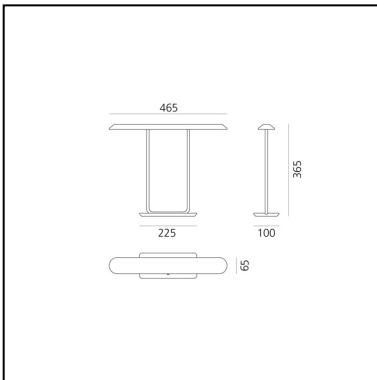

Tempio - Bronze

Atelier Oi

IP20 

LUMINAIRE

- Watt: **14W**
- Delivered lumens output: **610lm**
- CCT: **3000K**
- CRI: **80**

DESCRIPTION

"Tempio light draws its inspiration from Japanese temples, from their calm philosophy, their colours and portico forms."

PRODUCT CODE: 0052010A

FEATURES

- Article Code: **0052010A**
- Colour: **Bronze**
- Installation: **Table**
- Material: **Aluminium, steel**
- Series: **Design Collection**
- Environment: **Indoor**
- Emission: **Direct**
- design by: **Atelier Oi**

DIMENSIONS

- Length: **cm 46.5**
- Width: **cm 6.5**
- Height: **cm 36.5**
- Base Length: **cm 22.5**
- Base Width: **cm 10**

SOURCES INCLUDED

- Category: **Led**
- Number: **1**
- Watt: **14W**
- Color temperature (K): **3000K**
- CRI: **80**