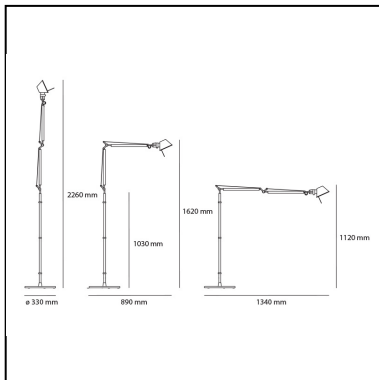

Tolomeo Floor Led TW - Aluminium - Body Lamp

Michele De Lucchi
Giancarlo Fassina

IP20   EAC   TW

LUMINAIRE

- Watt: **14W**
- Voltage: **24V**
- Delivered lumens output: **450lm**
- CCT: **4500K**
- Efficiency: **67%**
- Efficacy: **32.14lm/W**
- CRI: **80**

Notes

Complete lamp consists of body lamp + accessories

DESCRIPTION

The code is referred to the body lamp only

PRODUCT CODE: 1530050A

FEATURES

- Article Code: **1530050A**
- Colour: **Aluminium**
- Installation: **Floor**
- Material: **Aluminium, steel**
- Series: **Design Collection**
- design by: **Michele De Lucchi, Giancarlo Fassina**

DIMENSIONS

- Height: **cm 162**
- Base Diameter: **cm 33**
- Max Extension Height: **cm 226**
- Impact Resistance: **N/D**
- Glow Wire Test: **N/D°**

SOURCES INCLUDED

- Category: **Led TW**
- Number: **1**
- Watt: **14W**
- CRI: **80**