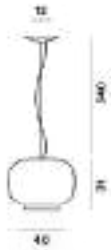

Chouchin 1, sospensione

technical details

FOSCARINI

Suspension lamp with direct light. The hand-blown cased glass diffuser is plain liquid coated with a glossy finish. Injection moulded transparent polycarbonate diffuser support, stainless steel suspension cable and transparent electrical cable. Ceiling rose with galvanised metal bracket and glossy white batch-dyed ABS cover. Canopy decentralisation kit - multiple canopy available (up to 6 suspension lamps).

Chouchin 1

SCHEMATIC & LIGHT EMISSION

MATERIAL

Lacquered blow glass

COLORS

ACCESSORIES

Round multiple canopy
Linear multiple canopy 90 cm
Linear multiple canopy 135 cm
Kit B
Kit F
Kit M

LIGHT SOURCE