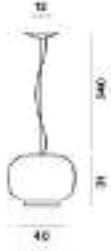

Chouchin 1

SCHEMATIC & LIGHT EMISSION

MATERIAL

Lacquered blow glass

COLORS

ACCESSORIES

Round multiple canopy
Linear multiple canopy 90 cm
Linear multiple canopy 135 cm
Kit B
Kit F
Kit M

LIGHT SOURCE

MATERIAL

Lacquered blow glass

COLORS

ACCESSORIES

Round multiple canopy
Linear multiple canopy 90 cm
Linear multiple canopy 135 cm
Kit B
Kit F
Kit M

LIGHT SOURCE

LED retrofit included
21WE27
2700 K 2500 lm CRI>80
Dimmable via Bluetooth with Casambi App
A+