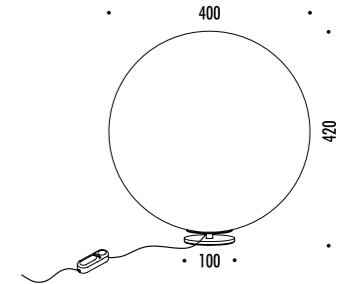

The sizes are expressed in millimeters.

DESIGN DAVIDE GROPPI - 2019
 LAMPADA DA TAVOLO - CARTA GIAPPONESE - METALLO - PE
 TABLE LAMP - JAPANESE PAPER - METAL - PE

MOON T

CE □ IP 20

198000	STANDARD	100-240 V - 50/60 Hz - MAX 15 W LED - E27 CAVO BIANCO - BASE DORATA - DIMMER - LAMPADINA LED INCLUSA WHITE CABLE - GOLD FINISH BASE - DIMMER - LED BULB INCLUDED
		💡 13 W LED - 2700K - 1521 lm - CRI 90 - DIMMABLE - EFFICIENCY A+