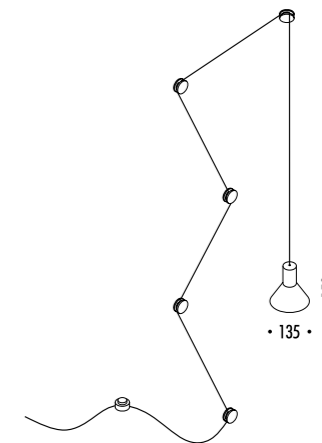

The sizes are expressed in millimeters.

DESIGN DAVIDE GROPPI - BEPPE MERLANO - 2013  
LAMPADA A SOSPENSIONE - METALLO  
SUSPENSION LAMP - METAL

NEURO

CE □ IP 20

CLAMP

1A01603	BIANCO OPACO / MATT WHITE	100-240 V - 50/60 Hz - MAX 15 W LED - E27 ALIMENTAZIONE CON SPINA - CAVO BIANCO 10 m 5 BLOCCACAVO INCLUSI - LAMPADINA LED INCLUSA POWER SUPPLY WITH PLUG - WHITE CABLE 10 m 5 CLAMPS INCLUDED - LED BULB INCLUDED
1A01604	NERO OPACO / MATT BLACK	100-240 V - 50/60 Hz - MAX 15 W LED - E27 ALIMENTAZIONE CON SPINA - CAVO NERO 10 m 5 BLOCCACAVO INCLUSI - LAMPADINA LED INCLUSA POWER SUPPLY WITH PLUG - BLACK CABLE 10 m 5 CLAMPS INCLUDED - LED BULB INCLUDED
		9,5 W LED - 3000K - 760 lm - CRI 80 - DIMMABLE - EFFICIENCY A+

INSTALLAZIONE CON SPINA / POWER SUPPLY WITH PLUG INSTALLATION

INSTALLAZIONE CON ROSONE DA PARETE E SOFFITTO / WALL AND CEILING ROSE INSTALLATION