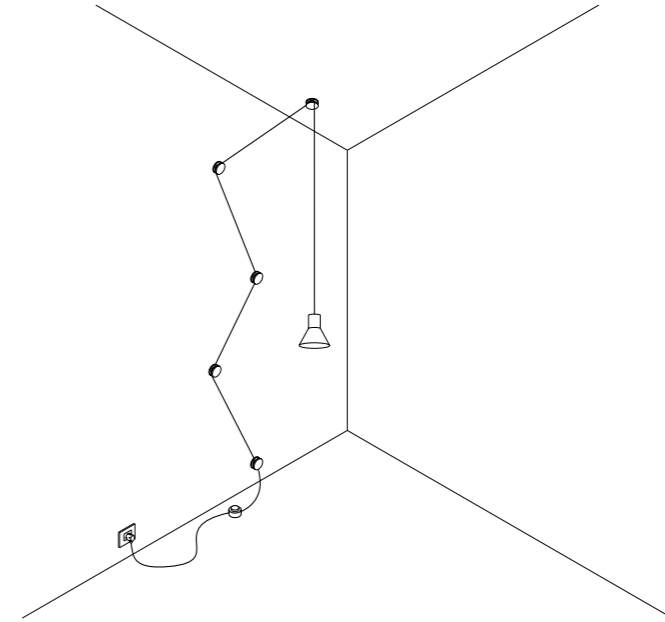

The sizes are expressed in millimeters.

DESIGN DAVIDE GROPPI - BEPPE MERLANO - 2013  
LAMPADA A SOSPENSIONE - METALLO  
SUSPENSION LAMP - METAL

NEURO

CE □ IP 20

CLAMP

1A01603	BIANCO OPACO / MATT WHITE	100-240 V - 50/60 Hz - MAX 15 W LED - E27 ALIMENTAZIONE CON SPINA - CAVO BIANCO 10 m 5 BLOCCACAVO INCLUSI - LAMPADINA LED INCLUSA POWER SUPPLY WITH PLUG - WHITE CABLE 10 m 5 CLAMPS INCLUDED - LED BULB INCLUDED
1A01604	NERO OPACO / MATT BLACK	100-240 V - 50/60 Hz - MAX 15 W LED - E27 ALIMENTAZIONE CON SPINA - CAVO NERO 10 m 5 BLOCCACAVO INCLUSI - LAMPADINA LED INCLUSA POWER SUPPLY WITH PLUG - BLACK CABLE 10 m 5 CLAMPS INCLUDED - LED BULB INCLUDED
		9,5 W LED - 3000K - 760 lm - CRI 80 - DIMMABLE - EFFICIENCY A+

INSTALLAZIONE CON SPINA / POWER SUPPLY WITH PLUG INSTALLATION

INSTALLAZIONE CON ROSONE DA PARETE E SOFFITTO / WALL AND CEILING ROSE INSTALLATION