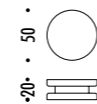

The sizes are expressed in millimeters.

DESIGN DAVIDE GROPPI - BEPPE MERLANO - 2013  
LAMPADA A SOSPENSIONE - METALLO  
SUSPENSION LAMP - METAL

NEURO

CE □ IP 20

CLAMP

1A01603	BIANCO OPACO / MATT WHITE	100-240 V - 50/60 Hz - MAX 15 W LED - E27 ALIMENTAZIONE CON SPINA - CAVO BIANCO 10 m 5 BLOCCACAVO INCLUSI - LAMPADINA LED INCLUSA POWER SUPPLY WITH PLUG - WHITE CABLE 10 m 5 CLAMPS INCLUDED - LED BULB INCLUDED
1A01604	NERO OPACO / MATT BLACK	100-240 V - 50/60 Hz - MAX 15 W LED - E27 ALIMENTAZIONE CON SPINA - CAVO NERO 10 m 5 BLOCCACAVO INCLUSI - LAMPADINA LED INCLUSA POWER SUPPLY WITH PLUG - BLACK CABLE 10 m 5 CLAMPS INCLUDED - LED BULB INCLUDED
		9,5 W LED - 3000K - 760 lm - CRI 80 - DIMMABLE - EFFICIENCY A+