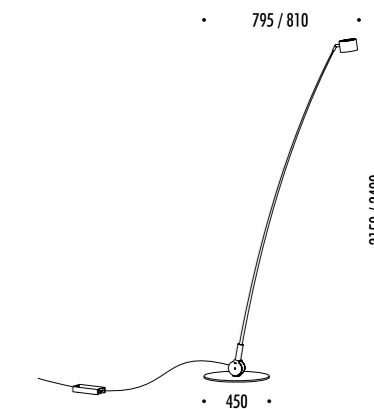

Compasso d'Oro ADI  
Award 2014

DESIGN ENZO CALABRESE - DAVIDE GROPPI - 2011  
LAMPADA DA TERRA - FIBRA DI VETRO - METALLO  
FLOOR LAMP - FIBERGLASS - METAL

SAMPEI

The sizes are expressed in millimeters.

CE IP 20

DRIVER

183103	BIANCO OPACO / MATT WHITE - 3000K	SAMPEI 230 220-240 V - 50/60 Hz - 18 W LED
183103-27	BIANCO OPACO / MATT WHITE - 2700K	3000K - 1726 lm - CRI 90 / 2700K - 1625 lm - CRI 90 CAVO BIANCO - ORIENTABILE - DIMMER - ACCESSORIO DARKLIGHT INCLUSO WHITE CABLE - ADJUSTABLE - DIMMER - DARKLIGHT ACCESSORY INCLUDED
183104	NERO OPACO / MATT BLACK - 3000K	SAMPEI 230 220-240 V - 50/60 Hz - 18 W LED
183104-27	NERO OPACO / MATT BLACK - 2700K	3000K - 1726 lm - CRI 90 / 2700K - 1625 lm - CRI 90 CAVO NERO - ORIENTABILE - DIMMER - ACCESSORIO DARKLIGHT INCLUSO BLACK CABLE - ADJUSTABLE - DIMMER - DARKLIGHT ACCESSORY INCLUDED
183203	BIANCO OPACO / MATT WHITE - 3000K	SAMPEI 260 220-240 V - 50/60 Hz - 18 W LED
183203-27	BIANCO OPACO / MATT WHITE - 2700K	3000K - 1726 lm - CRI 90 / 2700K - 1625 lm - CRI 90 CAVO BIANCO - ORIENTABILE - DIMMER - ACCESSORIO DARKLIGHT INCLUSO WHITE CABLE - ADJUSTABLE - DIMMER - DARKLIGHT ACCESSORY INCLUDED
183204	NERO OPACO / MATT BLACK - 3000K	SAMPEI 260 220-240 V - 50/60 Hz - 18 W LED
183204-27	NERO OPACO / MATT BLACK - 2700K	3000K - 1726 lm - CRI 90 / 2700K - 1625 lm - CRI 90 CAVO NERO - ORIENTABILE - DIMMER - ACCESSORIO DARKLIGHT INCLUSO BLACK CABLE - ADJUSTABLE - DIMMER - DARKLIGHT ACCESSORY INCLUDED