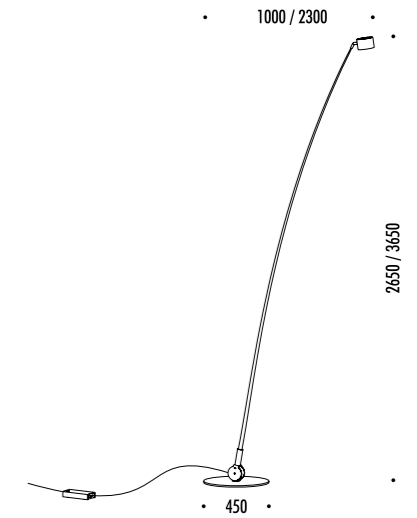

183303	BIANCO OPACO / MATT WHITE - 3000K	SAMPEI 290 220-240 V - 50/60 Hz - 21 W LED
183303-27	BIANCO OPACO / MATT WHITE - 2700K	3000K - 1726 lm - CRI 90 / 2700K - 1625 lm - CRI 90 CAVO BIANCO - ORIENTABILE - DIMMER - DARKLIGHT ACCESSORIO INCLUSO WHITE CABLE - ADJUSTABLE - DIMMER - DARKLIGHT ACCESSORY INCLUDED
183304	NERO OPACO / MATT BLACK - 3000K	SAMPEI 290 220-240 V - 50/60 Hz - 21 W LED
183304-27	NERO OPACO / MATT BLACK - 2700K	3000K - 1726 lm - CRI 90 / 2700K - 1625 lm - CRI 90 CAVO NERO - ORIENTABILE - DIMMER - DARKLIGHT ACCESSORIO INCLUSO BLACK CABLE - ADJUSTABLE - DIMMER - DARKLIGHT ACCESSORY INCLUDED
183403	BIANCO OPACO / MATT WHITE - 3000K	SAMPEI 440 220-240 V - 50/60 Hz - 21 W LED
183403-27	BIANCO OPACO / MATT WHITE - 2700K	3000K - 1869 lm - CRI 90 / 2700K - 1759 lm - CRI 90 CAVO BIANCO - ORIENTABILE - DIMMER - DARKLIGHT INCLUSO WHITE CABLE - ADJUSTABLE - DIMMER - DARKLIGHT INCLUDED
183404	NERO OPACO / MATT BLACK - 3000K	SAMPEI 440 220-240 V - 50/60 Hz - 21 W LED
183404-27	NERO OPACO / MATT BLACK - 2700K	3000K - 1869 lm - CRI 90 / 2700K - 1759 lm - CRI 90 CAVO NERO - ORIENTABILE - DIMMER - DARKLIGHT INCLUSO BLACK CABLE - ADJUSTABLE - DIMMER - DARKLIGHT INCLUDED