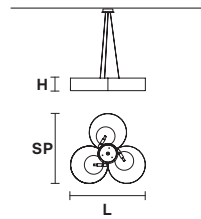

Table lamp

Standard cables for all suspensions

SOUND S1 

Ø 30 cm / 11.81"
H 60 cm / 23.62"
 (with ROD B)*

 1xG9x40 W max (not included)

UP LED x 3 W CRI>90
 3000 K - 425 Nominal lm
DOWN LED x 3 W CRI>90
 3000 K - 425 Nominal lm
Dimmable: PUSH + 1-10V

SOUND OR6 

L 120 cm / 47.24"
SP 80 cm / 31.49"
H 11 cm / 4.33"

 6xG9x40 W max (not included)

UP LED x 16,8 W CRI>90
 3000 K - 2370 Nominal lm
DOWN LED x 16,8 W CRI>90
 3000 K - 2370 Nominal lm
Dimmable: DALI + 1-10V + PUSH

SOUND OR3 

L 60 cm / 23.62"
SP 56 cm / 22.04"
H 11 cm / 4.33"

 3xG9x40 W max (not included)

UP LED x 8,4 W CRI>90
 3000 K - 1185 Nominal lm
DOWN LED x 8,4 W CRI>90
 3000 K - 1185 Nominal lm
Dimmable: PUSH + 1-10V

SOUND S6 

Ø 110 cm / 43.30"
H 102 cm / 40.16"
 (with ROD B)*

 6xG9x40 W max (not included)

UP LED x 16,8 W CRI>90
 3000 K - 2370 Nominal lm
DOWN LED x 16,8 W CRI>90
 3000 K - 2370 Nominal lm
Dimmable: DALI + 1-10V + PUSH