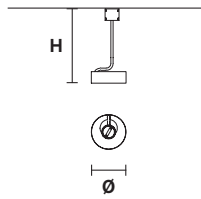

Table lamp

Standard cables for all suspensions

SOUND S1 

Ø 30 cm / 11.81"
H 60 cm / 23.62"
 (with ROD B)*

 1xG9x40 W max (not included)

UP LED x 3 W CRI>90
 3000 K - 425 Nominal lm
DOWN LED x 3 W CRI>90
 3000 K - 425 Nominal lm
Dimmable: PUSH + 1-10V

ACCESSORIES

ROD-SOUND S1*

A 11 cm / 4.33"
B 31 cm / 12.20"
C 51 cm / 20.08"

ROD-SOUND S6*

A 30 cm / 11.81"
B 50 cm / 19.68"
C 70 cm / 27.55"

ROD-SOUND BIL5*- BIL3*

A 30 cm / 11.81"
B 50 cm / 19.68"
C 70 cm / 27.55"