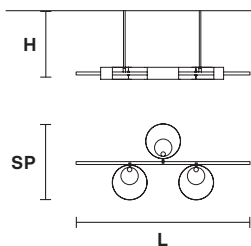

SOUND OR3 

L 60 cm / 23.62"
SP 56 cm / 22.04"
H 11 cm / 4.33"

 3xG9x40 W max (not included)

UP LED x 8,4 W CRI>90
 3000 K - 1185 Nominal lm
DOWN LED x 8,4 W CRI>90
 3000 K - 1185 Nominal lm
Dimmable: PUSH + 1-10V

SOUND S6 

Ø 110 cm / 43.30"
H 102 cm / 40.16"
 (with ROD B)*

 6xG9x40 W max (not included)

UP LED x 16,8 W CRI>90
 3000 K - 2370 Nominal lm
DOWN LED x 16,8 W CRI>90
 3000 K - 2370 Nominal lm
Dimmable: DALI + 1-10V + PUSH

SOUND BIL3 

L 134 cm / 52.75"
SP 64 cm / 25.19"
H 58 cm / 22.83" (with ROD B)*

 3xG9x40 W max (not included)

UP LED x 8,4 W CRI>90
 3000 K - 1185 Nominal lm
DOWN LED x 8,4 W CRI>90
 3000 K - 1185 Nominal lm
Dimmable: PUSH + 1-10V

ACCESSORIES

ROD-SOUND S1*

A 11 cm / 4.33"
B 31 cm / 12.20"
C 51 cm / 20.08"

ROD-SOUND S6*

A 30 cm / 11.81"
B 50 cm / 19.68"
C 70 cm / 27.55"

ROD-SOUND BIL5*- BIL3*

A 30 cm / 11.81"
B 50 cm / 19.68"
C 70 cm / 27.55"