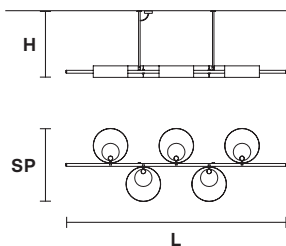

SOUND S6 

Ø 110 cm / 43.30"
H 102 cm / 40.16"
 (with ROD B)*

 6xG9x40 W max (not included)

UP LED x 16,8 W CRI>90
 3000 K - 2370 Nominal lm
DOWN LED x 16,8 W CRI>90
 3000 K - 2370 Nominal lm
Dimmable: DALI + 1-10V + PUSH

SOUND BIL3 

L 134 cm / 52.75"
SP 64 cm / 25.19"
H 58 cm / 22.83" (with ROD B)*

 3xG9x40 W max (not included)

UP LED x 8,4 W CRI>90
 3000 K - 1185 Nominal lm
DOWN LED x 8,4 W CRI>90
 3000 K - 1185 Nominal lm
Dimmable: PUSH + 1-10V

SOUND BIL5 

L 191 cm / 75.19"
SP 64 cm / 25.19"
H 58 cm / 22.83" (with ROD B)*

 5xG9x40 W max (not included)

UP LED x 14,4 W CRI>90
 3000 K - 2050 Nominal lm
DOWN LED x 14,4 W CRI>90
 3000 K - 2050 Nominal lm
Dimmable: DALI + 1-10V + PUSH

ACCESSORIES

ROD-SOUND S1*

A 11 cm / 4.33"
B 31 cm / 12.20"
C 51 cm / 20.08"

ROD-SOUND S6*

A 30 cm / 11.81"
B 50 cm / 19.68"
C 70 cm / 27.55"

ROD-SOUND BIL5*- BIL3*

A 30 cm / 11.81"
B 50 cm / 19.68"
C 70 cm / 27.55"