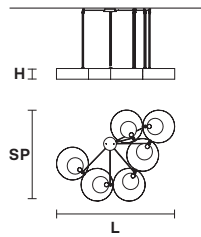

Table lamp

Standard cables for all suspensions

SOUND S1 

Ø 30 cm / 11.81"
H 60 cm / 23.62"
 (with ROD B)*

 1xG9x40 W max (not included)

UP LED x 3 W CRI>90
 3000 K - 425 Nominal lm
DOWN LED x 3 W CRI>90
 3000 K - 425 Nominal lm
Dimmable: PUSH + 1-10V

SOUND OR6 

L 120 cm / 47.24"
SP 80 cm / 31.49"
H 11 cm / 4.33"

 6xG9x40 W max (not included)

UP LED x 16,8 W CRI>90
 3000 K - 2370 Nominal lm
DOWN LED x 16,8 W CRI>90
 3000 K - 2370 Nominal lm
Dimmable: DALI + 1-10V + PUSH

SOUND S6 

Ø 110 cm / 43.30"
H 102 cm / 40.16"
 (with ROD B)*

 6xG9x40 W max (not included)

UP LED x 16,8 W CRI>90
 3000 K - 2370 Nominal lm
DOWN LED x 16,8 W CRI>90
 3000 K - 2370 Nominal lm
Dimmable: DALI + 1-10V + PUSH

ACCESSORIES

ROD-SOUND S1*

A 11 cm / 4.33"
B 31 cm / 12.20"
C 51 cm / 20.08"

ROD-SOUND S6*

A 30 cm / 11.81"
B 50 cm / 19.68"
C 70 cm / 27.55"

ROD-SOUND BIL5*- BIL3*

A 30 cm / 11.81"
B 50 cm / 19.68"
C 70 cm / 27.55"