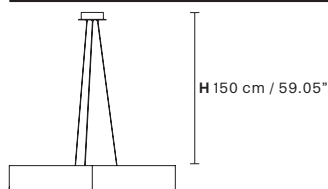

Table lamp

Standard cables for all suspensions

SOUND S1 

Ø 30 cm / 11.81"
H 60 cm / 23.62"
 (with ROD B)*

 1xG9x40 W max (not included)

UP LED x 3 W CRI>90
 3000 K - 425 Nominal lm
DOWN LED x 3 W CRI>90
 3000 K - 425 Nominal lm
Dimmable: PUSH + 1-10V

SOUND OR6 

L 120 cm / 47.24"
SP 80 cm / 31.49"
H 11 cm / 4.33"

 6xG9x40 W max (not included)

UP LED x 16,8 W CRI>90
 3000 K - 2370 Nominal lm
DOWN LED x 16,8 W CRI>90
 3000 K - 2370 Nominal lm
Dimmable: DALI + 1-10V + PUSH

SOUND S6 

Ø 110 cm / 43.30"
H 102 cm / 40.16"
 (with ROD B)*

 6xG9x40 W max (not included)

UP LED x 16,8 W CRI>90
 3000 K - 2370 Nominal lm
DOWN LED x 16,8 W CRI>90
 3000 K - 2370 Nominal lm
Dimmable: DALI + 1-10V + PUSH

SOUND BIL5 

L 191 cm / 75.19"
SP 64 cm / 25.19"
H 58 cm / 22.83" (with ROD B)*

 5xG9x40 W max (not included)

UP LED x 14,4 W CRI>90
 3000 K - 2050 Nominal lm
DOWN LED x 14,4 W CRI>90
 3000 K - 2050 Nominal lm
Dimmable: DALI + 1-10V + PUSH