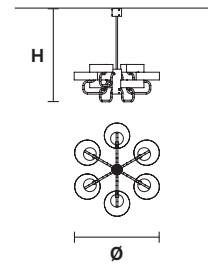

Table lamp

Standard cables for all suspensions

SOUND S1 

Ø 30 cm / 11.81"
H 60 cm / 23.62"
 (with ROD B)*

 1xG9x40 W max (not included)

UP LED x 3 W CRI>90
 3000 K - 425 Nominal lm
DOWN LED x 3 W CRI>90
 3000 K - 425 Nominal lm
Dimmable: PUSH + 1-10V

SOUND OR6 

L 120 cm / 47.24"
SP 80 cm / 31.49"
H 11 cm / 4.33"

 6xG9x40 W max (not included)

UP LED x 16,8 W CRI>90
 3000 K - 2370 Nominal lm
DOWN LED x 16,8 W CRI>90
 3000 K - 2370 Nominal lm
Dimmable: DALI + 1-10V + PUSH

SOUND OR3 

L 60 cm / 23.62"
SP 56 cm / 22.04"
H 11 cm / 4.33"

 3xG9x40 W max (not included)

UP LED x 8,4 W CRI>90
 3000 K - 1185 Nominal lm
DOWN LED x 8,4 W CRI>90
 3000 K - 1185 Nominal lm
Dimmable: PUSH + 1-10V

SOUND S6 

Ø 110 cm / 43.30"
H 102 cm / 40.16"
 (with ROD B)*

 6xG9x40 W max (not included)

UP LED x 16,8 W CRI>90
 3000 K - 2370 Nominal lm
DOWN LED x 16,8 W CRI>90
 3000 K - 2370 Nominal lm
Dimmable: DALI + 1-10V + PUSH