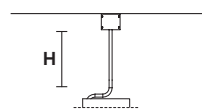

ACCESSORIES

ROD-SOUND S1*

A 11 cm / 4.33"
B 31 cm / 12.20"
C 51 cm / 20.08"