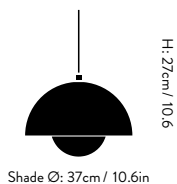

Flowerpor^{VP7} Verner Panton 1968

Product category

Pendant

Environment

Indoor

Material

Lacquered metal with 3 meter fabric cord

Production process

The two shades are made from deep drawn metal

Dimensions

Ø: 37cm / 10.6in, H: 27cm / 10.6in

Packaging dimensions

H: 45cm / 17.7in, W: 45cm / 17.7in, L: 28cm / 11 in

Colli quantity

1 pc

Weight

Product: 2.4 kg / Incl. packaging: 3.94 kg

Voltage

220-240V - 50Hz.

Light source & Energy efficiency class

E27 Max 100 Watt. The luminaire is compatible with bulbs of the energy classes: A++ - E. Bulb is not included.

Certifications

CE, IP20, Class II

Canopy

Included

Cord length

300cm / 118.1in.

Cleaning Instructions

Clean with soft dry cloth. Always switch off the electricity supply before cleaning.

→ Stock item

Beige Red (RAL 3012), Light Blue (NCS S 3020-R90B), Mustard (NCS S 3060-Y10R), Red Brown (RAL 8012), Grey Beige (NCS S 4005-Y20R), Dark Green (NCS S 8010-B70G), White (RAL 9010), Matt Black (RAL 9017), Matt Light Grey (PT 3U), Matt White (RAL 9003) & Stone Blue (NCS S 6005-B80G).