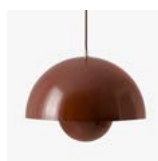

## → Stock item

Beige Red (RAL 3012), Light Blue (NCS S 3020-R90B), Mustard (NCS S 3060-Y10R), Red Brown (RAL 8012), Grey Beige (NCS S 4005-Y20R), Dark Green (NCS S 8010-B70G), White (RAL 9010), Matt Black (RAL 9017), Matt Light Grey (PT 3U), Matt White (RAL 9003) & Stone Blue (NCS S 6005-B80G).

## Related products

→ Dark Green

→ Mustard

→ Beige Red

→ Red Brown

→ Light Blue

→ Stone Blue

→ Grey Beige