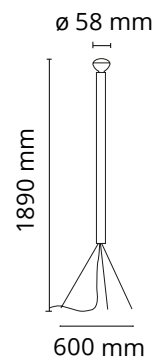

FLOS

 F3772035 Red

Luminator

Designed by Achille and Pier Giacomo Castiglioni, 1954

Floor lamp providing indirect light. Bulb with reflector. Iron stem with painted finish. Painted galvanized metal legs.

Are you a professional and your project needs consulting and support?

[BOOK AN APPOINTMENT](#)

Main specifications

EAN	8059607606032
Mounting	Floor
Environment	Indoor dry location
Light source type	Bulb
Lamp category	Halogen
Lamp holder	E27
Ilcos	HSGSR
Number of heads	1
Power (W)	105

Physical

Colour	Red
Cord length (mm)	2800
Net weight (kg)	3.7
Package height (cm)	12
Package width (cm)	152
Package length (cm)	14
Package volume (m3)	0.03
IP	20

Download

[Mounting instructions](#)  PDF

[Spare Parts](#)  PDF