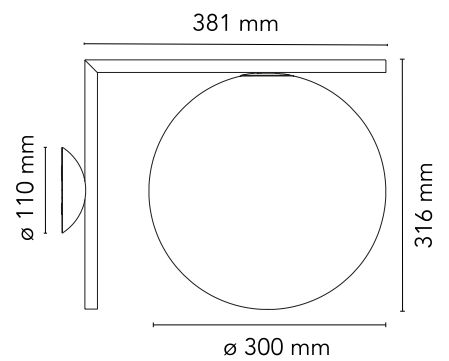

### Main specifications

Mounting	Ceiling and wall surface
Environments	Indoor dry location
Light Source Type	Bulb
Lamp category	Halogen
Lamp holders	E27
Ilcos	HSGS
Number of heads	1
Power (W)	205

### Physical

Colour	Brass
Length (mm)	281
Net weight (kg)	2.75
Package height (mm)	0
Package width (mm)	0
Package length (mm)	0
Package volume (m3)	0.08
IP internal	20