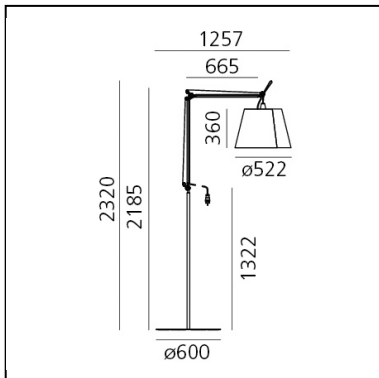

Tolomeo Paralume Outdoor Floor - Body Lamp

Michele De Lucchi
Giancarlo Fassina

IP44  

LUMINAIRE

- Watt: **20W**
- Delivered lumen output: **858-1673lm**
- CCT: **3000K**
- Efficiency: **74%**
- Efficacy: **83.63lm/W**
- CRI: **90**

Notes

Complete lamp consists of body lamp + accessories

DESCRIPTION

"The Tolomeo family is expanded to include a new outdoor product. The light source is enclosed in a diffusing cap fitted inside a transparent IP65 plastic unit that recalls old lampposts, in use when light was produced from oil. The structural elements of Tolomeo were strengthened and consolidated to resist to the increased stress. The family is also enriched with a shade to adapt the lamp for use on terraces or in domestic outdoor locations." Michele De Lucchi
Once again Tolomeo is a testimonial of the uniqueness of Artemide: its design competence, technology, and care for man and the planet are simply conveyed through a product that, after 30 years, can still illuminate the future with the same impact. The iconic lamp comes in the floor, suspension, and hook version, with materials and finishes ideal for outdoor use. The family is now a more comprehensive system, capable to address indoor and outdoor, public and private needs. Tolomeo Mega Outdoor is produced in the larger size (diffuser diameter: 50 cm) to adjust to the perceptive proportions of broader and open spaces. However, Tolomeo Mega Outdoor is designed for use without a diffuser, with the exposed opal glass diffusing unit covering the source and ensuring IP 44 protection: in this version it looks like a traditional lamppost.

DIMENSIONS

- Diameter: **520 mm**
- Base Diameter: **600 mm**
- Max Extension Height: **23.2 mm**

SOURCES INCLUDED

- Category: **Led**
- Number: **1**
- Color temperature (K): **3000K**

Accessories

TOLOMEO OUTDOOR DIFF. 520 SPUN WHITE
T077330