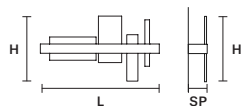

HONICÉ A65

L 65 cm / 25.59"
SP 10 cm / 3.93"
H 33 cm / 12.99"

INTEGRATED LED LIGHTING

UP 5,8 W CRI>95
3000 K - 849 NOMINAL LM
DOWN 5,8 W CRI>95
3000 K - 849 NOMINAL LM
DIMM 1-10V + PUSH