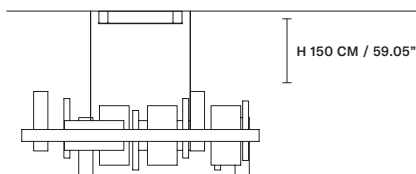

MATERIALS

STANDARD

Onice
Onyx

STANDARD CABLES FOR ALL SUSPENSIONS

HONICÉ S200 

L 200 cm / 78.74"
 SP 8 cm / 3.14"
 H 33 cm / 12.99"

INTEGRATED LED LIGHTING
 UP 21,1 W CRI>95
 3000 K – 2781 NOMINAL LM
 DOWN 44,46 W CRI>95
 3000 K – 5871 NOMINAL LM
 DIMM 0-10V

HONICÉ S150 

L 150 cm / 59.05"
 SP 8 cm / 3.14"
 H 33 cm / 12.99"

INTEGRATED LED LIGHTING
 UP 17 W CRI>95
 3000 K – 1854 NOMINAL LM
 DOWN 33,5 W CRI>95
 3000 K – 4326 NOMINAL LM
 DIMM 0-10V

HONICÉ S100 

L 100 cm / 39.37"
 SP 8 cm / 3.14"
 H 33 cm / 12.99"