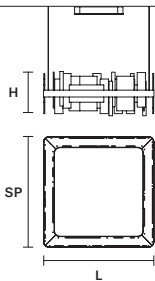

HONICÉ S150 

L 150 cm / 59.05"
 SP 8 cm / 3.14"
 H 33 cm / 12.99"

INTEGRATED LED LIGHTING
 UP 17 W CRI>95
 3000 K – 1854 NOMINAL LM
 DOWN 33,5 W CRI>95
 3000 K – 4326 NOMINAL LM
 DIMM 0-10V

HONICÉ S100 

L 100 cm / 39.37"
 SP 8 cm / 3.14"
 H 33 cm / 12.99"

INTEGRATED LED LIGHTING
 UP 9,36 W CRI>95
 3000 K – 1236 NOMINAL LM
 DOWN 21,1 W CRI>95
 3000 K – 2781 NOMINAL LM
 DIMM 0-10V

HONICÉ S70 

L 70 cm / 27.55"
 SP 8 cm / 3.14"
 H 33 cm / 12.99"

INTEGRATED LED LIGHTING
 UP 7 W CRI>95
 3000 K – 927 NOMINAL LM
 DOWN 15 W CRI>95
 3000 K – 2008 NOMINAL LM
 DIMM 0-10V

HONICÉ S80 

L 80 cm / 31.49"
 SP 80 cm / 31.49"
 H 33 cm / 12.99"

INTEGRATED LED LIGHTING
 UP 28,1 W CRI>95
 3000 K – 4326 NOMINAL LM
 DOWN 60,85 W CRI>95
 3000 K – 7416 NOMINAL LM
 DIMM 0-10V

HONICÉ S50 

L 50 cm / 19.68"
 SP 50 cm / 19.68"
 H 33 cm / 12.99"

INTEGRATED LED LIGHTING
 UP 15,21 W CRI>95
 3000 K – 2008 NOMINAL LM
 DOWN 32,76 W CRI>95
 3000 K – 4326 NOMINAL LM
 DIMM 0-10V

 : for the US market, refer to the relevant price list.