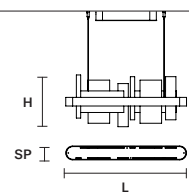

HONICÉ S150 

L 150 cm / 59.05"
 SP 8 cm / 3.14"
 H 33 cm / 12.99"

INTEGRATED LED LIGHTING
 UP 17 W CRI>95
 3000 K – 1854 NOMINAL LM
 DOWN 33,5 W CRI>95
 3000 K – 4326 NOMINAL LM
 DIMM 0-10V

HONICÉ S100 

L 100 cm / 39.37"
 SP 8 cm / 3.14"
 H 33 cm / 12.99"

INTEGRATED LED LIGHTING
 UP 9,36 W CRI>95
 3000 K – 1236 NOMINAL LM
 DOWN 21,1 W CRI>95
 3000 K – 2781 NOMINAL LM
 DIMM 0-10V

HONICÉ S70 

L 70 cm / 27.55"
 SP 8 cm / 3.14"
 H 33 cm / 12.99"

INTEGRATED LED LIGHTING
 UP 7 W CRI>95
 3000 K – 927 NOMINAL LM
 DOWN 15 W CRI>95
 3000 K – 2008 NOMINAL LM
 DIMM 0-10V

HONICÉ S80 

L 80 cm / 31.49"
 SP 80 cm / 31.49"
 H 33 cm / 12.99"

INTEGRATED LED LIGHTING
 UP 28,1 W CRI>95
 3000 K – 4326 NOMINAL LM
 DOWN 60,85 W CRI>95
 3000 K – 7416 NOMINAL LM
 DIMM 0-10V

HONICÉ S50 