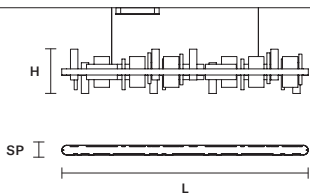

MATERIALS

STANDARD

Onice
Onyx

STANDARD CABLES FOR ALL SUSPENSIONS

HONICÉ S200 

L 200 cm / 78.74"
 SP 8 cm / 3.14"
 H 33 cm / 12.99"

INTEGRATED LED LIGHTING
 UP 21,1 W CRI>95
 3000 K – 2781 NOMINAL LM
 DOWN 44,46 W CRI>95
 3000 K – 5871 NOMINAL LM
 DIMM 0-10V

HONICÉ S150 

L 150 cm / 59.05"
 SP 8 cm / 3.14"
 H 33 cm / 12.99"

INTEGRATED LED LIGHTING
 UP 17 W CRI>95
 3000 K – 1854 NOMINAL LM
 DOWN 33,5 W CRI>95
 3000 K – 4326 NOMINAL LM
 DIMM 0-10V

HONICÉ S100 

L 100 cm / 39.37"
 SP 8 cm / 3.14"
 H 33 cm / 12.99"