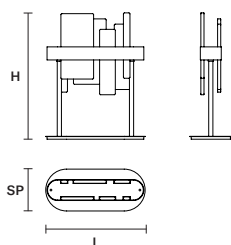

HONICÉ A65

L 65 cm / 25.59"
 SP 10 cm / 3.93"
 H 33 cm / 12.99"

INTEGRATED LED LIGHTING

UP 5,8 W CRI>95
 3000 K - 849 NOMINAL LM
 DOWN 5,8 W CRI>95
 3000 K - 849 NOMINAL LM
 DIMM 1-10V + PUSH

HONICÉ A37

L 37 cm / 14.56"
 SP 10 cm / 3.93"
 H 33 cm / 12.99"

INTEGRATED LED LIGHTING

UP 3,51 W CRI>95
 3000 K - 463 NOMINAL LM
 DOWN 3,51 W CRI>95
 3000 K - 463 NOMINAL LM
 DIMM 1-10V + PUSH

HONICÉ TL

L 38 cm / 15.00"
 SP 16 cm / 6.30"
 H 48 cm / 18.90"

INTEGRATED LED LIGHTING

UP 6 W CRI>95
 3000 K - 860 NOMINAL LM
 DOWN 6 W CRI>95
 3000 K - 860 NOMINAL LM
 DIMM OWN BUTTON

HONICÉ STL

L 38 cm / 15.00"
 SP 16 cm / 6.30"
 H 160 cm / 63.00"

INTEGRATED LED LIGHTING

UP 6 W CRI>95
 3000 K - 860 NOMINAL LM
 DOWN 6 W CRI>95
 3000 K - 860 NOMINAL LM
 DIMM OWN BUTTON