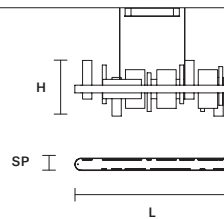

HONICÉ S150 

L 150 cm / 59.05"
 SP 8 cm / 3.14"
 H 33 cm / 12.99"

INTEGRATED LED LIGHTING
 UP 17 W CRI>95
 3000 K – 1854 NOMINAL LM
 DOWN 33,5 W CRI>95
 3000 K – 4326 NOMINAL LM
 DIMM 0-10V

HONICÉ S100 

L 100 cm / 39.37"
 SP 8 cm / 3.14"
 H 33 cm / 12.99"

INTEGRATED LED LIGHTING
 UP 9,36 W CRI>95
 3000 K – 1236 NOMINAL LM
 DOWN 21,1 W CRI>95
 3000 K – 2781 NOMINAL LM
 DIMM 0-10V

HONICÉ S70 

L 70 cm / 27.55"
 SP 8 cm / 3.14"
 H 33 cm / 12.99"

INTEGRATED LED LIGHTING
 UP 7 W CRI>95
 3000 K – 927 NOMINAL LM
 DOWN 15 W CRI>95
 3000 K – 2008 NOMINAL LM
 DIMM 0-10V