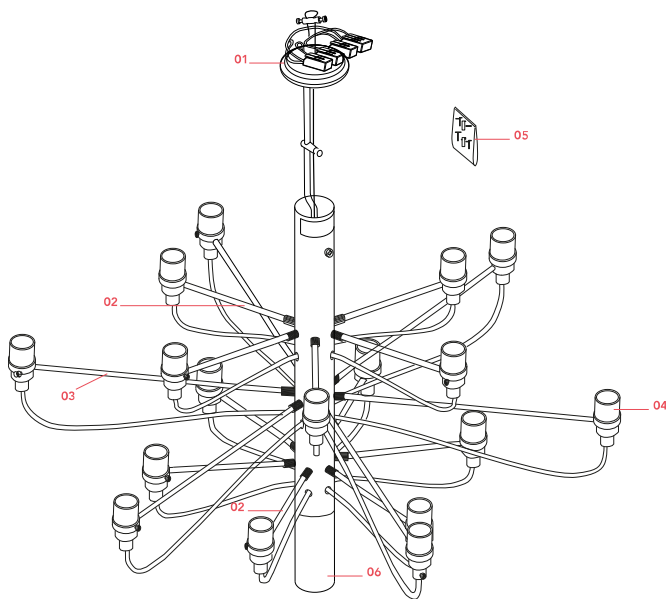

Physical

Colour	Matte Black
Length (mm)	670
Cord length (mm)	2800
Net weight (kg)	3.27
Package height (mm)	0
Package width (mm)	0
Package length (mm)	0
Package volume (m3)	0.02
IP internal	20

Download

[Mounting instructions](#)  PDF

RF28889

LED Frosted Mini Lamp E14 2,7W
2700K Dimmable (Set 20pcs)

INCLUDED

RF28890

LED Clear Mini Lamp E14 2W
2200K Dimmable (Set 20pcs)

Spare Parts

- | | | |
|-----|------------------------------|-----------|
| 01. | Ceiling rose | RL7060800 |
| 02. | Opal black short arm (200mm) | RF26022 |
| 03. | Black Medium Arm (310mm) | RF33864 |
| 04. | 2097 E14 lamp holder | RL7050100 |
| 05. | Opal black screw kit | RF1400100 |
| 06. | Opal black lower cap | RF1400200 |

DOWNLOAD

RL7060800
Ceiling rose

RF26022
Opal black short arm (200mm)

RF33864
Black Medium Arm (310mm)

RL7050100
2097 E14 lamp holder

RF1400100
Opal black screw kit

RF1400200
Opal black lower cap