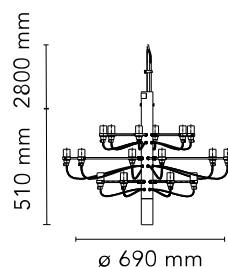

Are you a professional and your project needs consulting and support?

[BOOK AN APPOINTMENT](#)

Main specifications

EAN	8059607000397
Mounting	Suspension
Environments	Indoor dry location
Light Source Type	Bulb
Lamp category	LED retrofit
Lamp holders	E14
Ilcos	IBS/F
Number of heads	18
Power (W)	15

Physical

Colour	Matte Black
Length (mm)	670
Cord length (mm)	2800
Net weight (kg)	3.27
Package height (mm)	0
Package width (mm)	0
Package length (mm)	0
Package volume (m3)	0.02
IP internal	20

Download

[Mounting instructions](#)  PDF