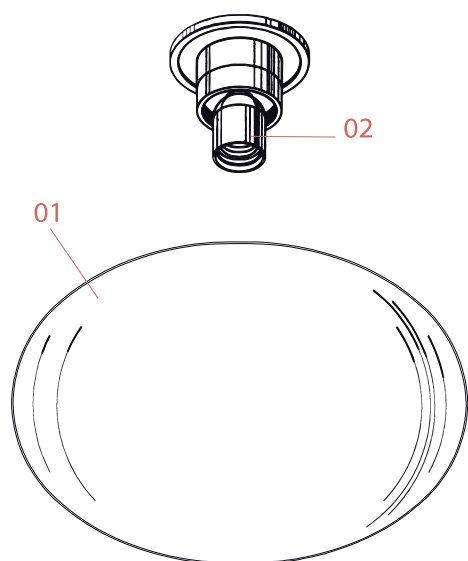

FLOS

F3028000 White

Glo-Ball Ceiling 2

Designed by Jasper Morrison, 1999

Halogen - 150W

Ceiling mounted lamp providing diffused light. Diffuser consisting of an externally acidetched, hand blown, flashed opaline glass and of a die-cast aluminum threaded ring nut with alodine plating finish. 30% fiberglass reinforced injection-molded polyamide ceiling fitting; gray painted die-cast aluminum diffuser support.

Physical

Colour	White
Length (mm)	450
Net weight (kg)	3.77
Package height (mm)	0
Package width (mm)	0
Package length (mm)	0
Package volume (m3)	0.13
IP internal	40

Download

[Mounting instructions](#)  PDF

RF32288

LED Lamp E27 15W 2700K T38

NOT INCLUDED

RF32289

LED Lamp E27 15W 3000K T38

Spare Parts

- | | | |
|-----|--|-----------|
| 01. | Glo-Ball 2 opal diffuser. Grey
Base | F3055061 |
| 02. | New version lamp holder | RF2500200 |