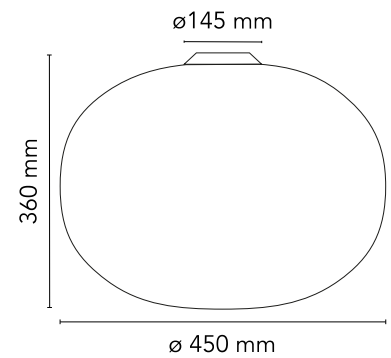

FLOS

F3028000 White

Glo-Ball Ceiling 2

Designed by Jasper Morrison, 1999

Halogen - 150W

Ceiling mounted lamp providing diffused light. Diffuser consisting of an externally acidetched, hand blown, flashed opaline glass and of a die-cast aluminum threaded ring nut with alodine plating finish. 30% fiberglass reinforced injection-molded polyamide ceiling fitting; gray painted die-cast aluminum diffuser support.

Are you a professional and your project needs consulting and support?

[BOOK AN APPOINTMENT](#)