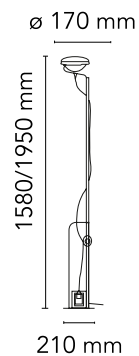

Are you a professional and your project needs consulting and support?

BOOK AN APPOINTMENT

Main specifications

Mounting	Floor
Environments	Indoor dry location
Light Source Type	Bulb
Lamp category	LED retrofit
Lamp holders	Gx16d
Number of heads	1
Power (W)	25

Physical

Colour	Matte Black
Length (mm)	170
Cord length (mm)	2470
Net weight (kg)	8.2
Package height (mm)	1620
Package width (mm)	260
Package length (mm)	290
Package volume (m3)	0.12
IP internal	20

Download

Beam Angle: 22°

h(m)	E(lx)	D(m)
1	24103	0.39
2	6026	0.79
3	2678	1.18
4	1506	1.58
5	964	1.97

Luminous flux Luminaire
3840 lm

Photometric

Lighting type	Indirect
Light distribution	Roto symmetric

Electrical

Insulation class	II
Frequency (Hz)	50/60
Main voltage (Vac)	220-240
LED voltage Vf (Vdc)	null
Dimmable	Yes
Dimming interface	Dimmer Integrated
Plug type	Type C
Batteries inside	No