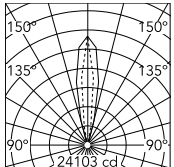

Physical

Colour	Matte Black
Length (mm)	170
Cord length (mm)	2470
Net weight (kg)	8.2
Package height (mm)	1620
Package width (mm)	260
Package length (mm)	290
Package volume (m3)	0.12
IP internal	20

Download

Beam Angle: 22°

h(m)	E(lx)	D(m)
1	24103	0.39
2	6026	0.79
3	2678	1.18
4	1506	1.58
5	964	1.97

Luminous flux Luminaire
3840 lm

Photometric

Lighting type	Indirect
Light distribution	Roto symmetric

Electrical

Insulation class	II
Frequency (Hz)	50/60
Main voltage (Vac)	220-240
LED voltage Vf (Vdc)	null
Dimmable	Yes
Dimming interface	Dimmer Integrated
Plug type	Type C
Batteries inside	No