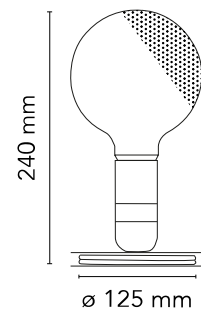

FLOS

F3299009 White

Lampadina

Designed by Achille Castiglioni, 1972

LED retrofit - 5W - 241lm - 2700K

Table lamp providing direct, diffused light. Anodized aluminum base serves to contain excess power cord. Bakelite lamp-holder, painted to match the switch in the orange and black colors. Clear globe lamp is partially sandblasted to diffuse the light.

Are you a professional and your project needs consulting and support?

[BOOK AN APPOINTMENT](#)

Main specifications

EAN	8059607033289
Mounting	Table
Environments	Indoor dry location
Light Source Type	Bulb
Lamp category	LED retrofit
Lamp type	G125
Lamp holders	E27
Bulb finish	Semifrosted
Number of heads	1
Power (W)	5
System flux (lm)	241

Physical

Colour	White
Length (mm)	125
Cord length (mm)	2300
Net weight (kg)	0.35
Package height (mm)	250
Package width (mm)	140
Package length (mm)	145
Package volume (m3)	0.01
IP internal	20

Download

[Mounting instructions](#)  PDF

Photometric Files

[LDT / IES](#)  LDT

Technical Drawings

[2D](#)  ZIP

[3D](#)  ZIP

Schematic light drawing

Luminous flux Luminaire
241 lm

Photometric