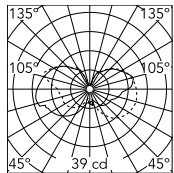

Physical

Colour	White
Length (mm)	125
Cord length (mm)	2300
Net weight (kg)	0.35
Package height (mm)	250
Package width (mm)	140
Package length (mm)	145
Package volume (m3)	0.01
IP internal	20

Download

[Mounting instructions](#)  PDF

Photometric Files

[LDT / IES](#)  LDT

Technical Drawings

[2D](#)  ZIP

[3D](#)  ZIP

Schematic light drawing

Luminous flux Luminaire
241 lm

Photometric