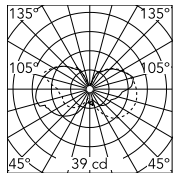

Physical

Colour	Violet
Length (mm)	125
Cord length (mm)	2300
Net weight (kg)	0.35
Package height (mm)	250
Package width (mm)	140
Package length (mm)	145
Package volume (m3)	0.01
IP internal	20

Download

Mounting instructions [↓ PDF](#)

Photometric Files

LDT / IES [↓ LDT](#)

Technical Drawings

2D [↓ ZIP](#)

3D [↓ ZIP](#)

Schematic light drawing

Photometric

Lighting type	Total
Light distribution	Asymmetric
CCT (K)	2700