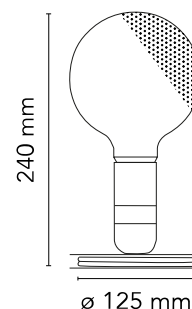

FLOS

F3299042 Violet

Lampadina

Designed by Achille Castiglioni, 1972

LED retrofit - 5W - 241lm - 2700K

Table lamp providing direct, diffused light. Anodized aluminum base serves to contain excess power cord. Bakelite lamp-holder, painted to match the switch in the orange and black colors. Clear globe lamp is partially sandblasted to diffuse the light.

Are you a professional and your project needs consulting and support?

[BOOK AN APPOINTMENT](#)

Main specifications

EAN	8059607033296
Mounting	Table
Environments	Indoor dry location
Light Source Type	Bulb
Lamp category	LED retrofit
Lamp type	G125
Lamp holders	E27
Bulb finish	Semifrosted
Number of heads	1
Power (W)	5
System flux (lm)	241

Physical

Colour	Violet
Length (mm)	125
Cord length (mm)	2300
Net weight (kg)	0.35
Package height (mm)	250
Package width (mm)	140
Package length (mm)	145
Package volume (m3)	0.01
IP internal	20

Download

Mounting instructions [↓ PDF](#)