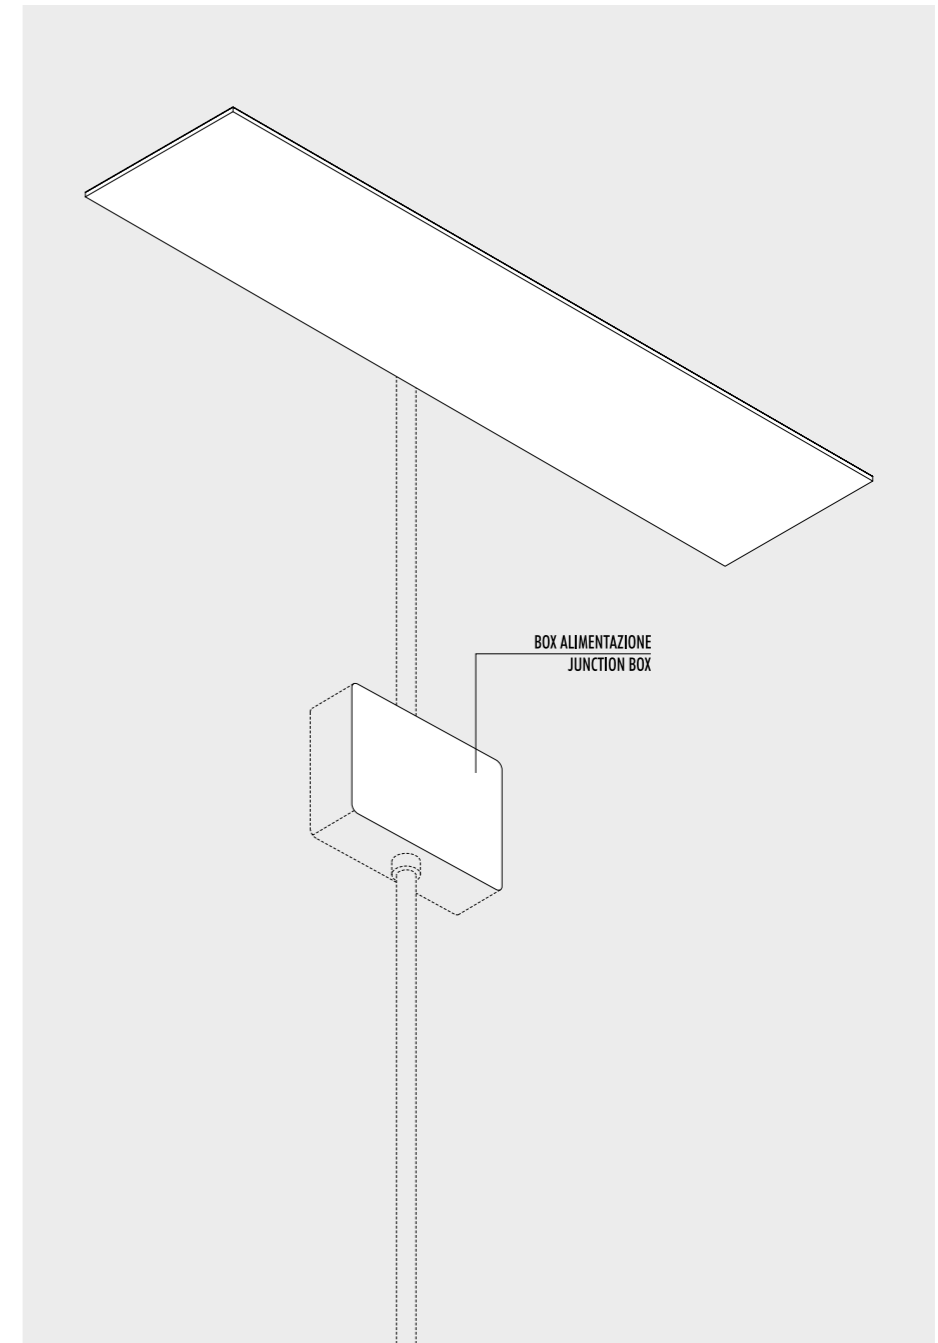

The sizes are expressed in millimeters.

DESIGN MICHELE GROPPI - 2022
LAMPADA DA PARETE E SOFFITTO - METALLO - SPECCHIO
WALL AND CEILING LAMP - METAL - MIRROR

REFLEX

 ENDLESS SYSTEM VERSION AVAILABLE

CE  IP20

1A0850400.27.40	STANDARD - 2700K	48 V DC - 23 W LED
1A0850400.30.40	STANDARD - 3000K	2700K - 2158 lm - CRI > 90 / 3000K - 2320 lm - CRI > 90
		PIANO A SPECCHIO (DOWN) CON RETRO NERO (UP)
		KIT INSTALLAZIONE OBBLIGATORIO NON INCLUSO
		MIRROR TOP (DOWN) WITH BLACK BACK SIDE (UP)
		COMPULSORY INSTALLATION KIT NOT INCLUDED

DESIGN MICHELE GROPPI - 2022
 LAMPADA DA PARETE - METALLO - SPECCHIO
 WALL LAMP - METAL - MIRROR

REFLEX

CE  IP20

1A0850400.27.40	STANDARD - 2700K - ENDLESS	48 V DC - 23 W LED 2700K - 2158 lm - CRI > 90 / 3000K - 2320 lm - CRI > 90 PIANO A SPECCHIO (DOWN) CON RETRO NERO (UP) KIT DI ALIMENTAZIONE OBBLIGATORIO ENDLESS NON INCLUSO MIRROR TOP (DOWN) WITH BLACK BACK SIDE (UP) COMPULSORY ENDLESS POWER SUPPLY KIT NOT INCLUDED
1A0850400.30.40	STANDARD - 3000K - ENDLESS	

KIT DI ALIMENTAZIONE CON SPINA / POWER SUPPLY KIT WITH PLUG

KIT ROSONE DA PARETE E SOFFITTO / WALL AND CEILING ROSE KIT

KIT DI ALIMENTAZIONE REMOTO / REMOTE POWER SUPPLY KIT

CE IP20

1A3470300.00.00	BIANCO OPACO / MATT WHITE - 5 m	ENDLESS - MAX 150 W - MAX 48 V DC - MAX 4 A	
1A3470400.00.00	NERO OPACO / MATT BLACK - 5 m		
1A0050300.00.00	BIANCO OPACO / MATT WHITE - 10 m		
1A0050400.00.00	NERO OPACO / MATT BLACK - 10 m		