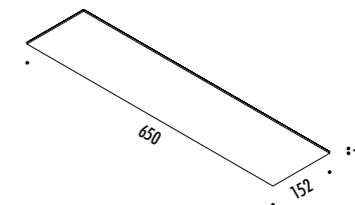

The sizes are expressed in millimeters.

DESIGN MICHELE GROPPI - 2022
LAMPADA DA PARETE E SOFFITTO - METALLO - SPECCHIO
WALL AND CEILING LAMP - METAL - MIRROR

REFLEX

 ENDLESS SYSTEM VERSION AVAILABLE

CE  IP20