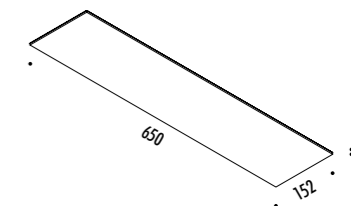

DESIGN MICHELE GROPPI - 2022
LAMPADA DA PARETE - METALLO - SPECCHIO
WALL LAMP - METAL - MIRROR

REFLEX

CE IP20