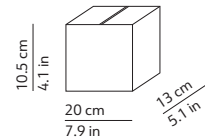

### PACKAGING / IMBALLO

Diffuser  
Volume: 0.011 m<sup>3</sup> / 0.371 ft<sup>3</sup>  
Gross weight: 0.93 kg / 2.05 lbs

Structure  
Volume: 0.003 m<sup>3</sup> / 0.096 ft<sup>3</sup>  
Gross weight: 1.07 kg / 2.35 lbs