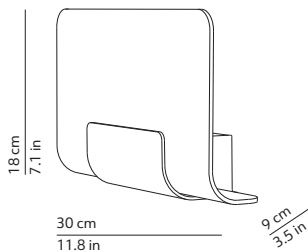

### PACKAGING / IMBALLO

Diffuser  
Volume: 0.011 m<sup>3</sup> / 0.371 ft<sup>3</sup>  
Gross weight: 0.93 kg / 2.05 lbs

Structure  
Volume: 0.003 m<sup>3</sup> / 0.096 ft<sup>3</sup>  
Gross weight: 1.07 kg / 2.35 lbs