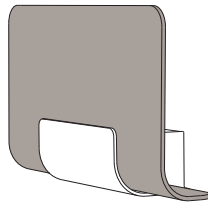

MATERIALS AND FINISHINGS / MATERIALI E FINITURE

DIFFUSER / DIFFUSORE

Transparent / Trasparente

Textured and curved glass
Vetro texturizzato curvato