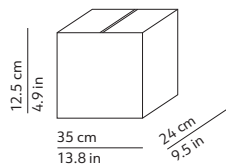

### PACKAGING / IMBALLO

Diffuser  
Volume: 0.011 m<sup>3</sup> / 0.371 ft<sup>3</sup>  
Gross weight: 0.93 kg / 2.05 lbs

Structure  
Volume: 0.003 m<sup>3</sup> / 0.096 ft<sup>3</sup>  
Gross weight: 1.07 kg / 2.35 lbs