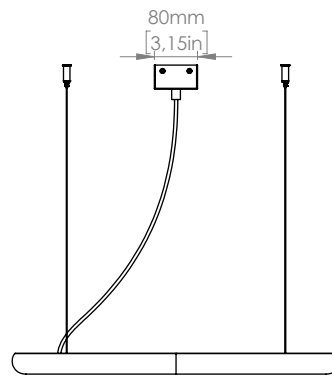

110V

SMALL

1 x 35W
Panel LED
Light emission: 3.100 Lm
IP20

LARGE

1 x 43W
Panel LED
Light emission: 4.100 Lm
IP20

1...10V dimmable.
Other dimming systems available
on demand

Copyright and/or design rights subsist in this drawing. No part of this drawing may be reproduced in any material form (including photocopying or storing in any medium electronic means, whether or not intentionally and whether or not as part or a larger publication) without the express permission of the copyright owner, Contardi Lighting S.r.l.. Further and without prejudice to the above, this drawing and all information relating thereto is confidential, and shall not be communicated to a third party without the consent of Contardi lighting srl. Contardi lighting srl asserts all rights to be identified as the author of the work and otherwise.