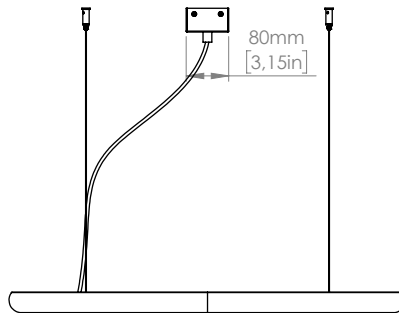

110V

SMALL

1 x 35W
Panel LED
Light emission: 3.100 Lm
IP20

LARGE

1 x 43W
Panel LED
Light emission: 4.100 Lm
IP20

1...10V dimmable.
Other dimming systems available
on demand

Copyright and/or design rights subsist in this drawing. No part of this drawing may be reproduced in any material form (including photocopying or storing in any medium electronic means, whether or not intentionally and whether or not as part or a larger publication) without the express permission of the copyright owner, Contardi Lighting S.r.l.. Further and without prejudice to the above, this drawing and all information relating thereto is confidential, and shall not be communicated to a third party without the consent of Contardi lighting srl. Contardi lighting srl asserts all rights to be identified as the author of the work and otherwise.