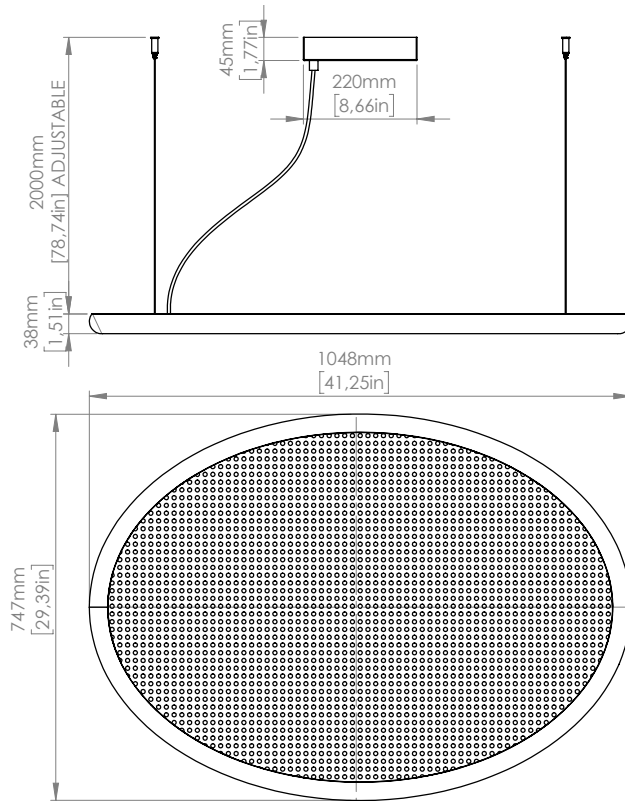

110V

SMALL

1 x 35W
Panel LED
Light emission: 3.100 Lm
IP20

LARGE

1 x 43W
Panel LED
Light emission: 4.100 Lm
IP20

1...10V dimmable.
Other dimming systems available
on demand

Copyright and/or design rights subsist in this drawing. No part of this drawing may be reproduced in any material form (including photocopying or storing in any medium electronic means, whether or not intentionally and whether or not as part or a larger publication) without the express permission of the copyright owner, Contardi Lighting S.r.l.. Further and without prejudice to the above, this drawing and all information relating thereto is confidential, and shall not be communicated to a third party without the consent of Contardi lighting srl. Contardi lighting srl asserts all rights to be identified as the author of the work and otherwise.