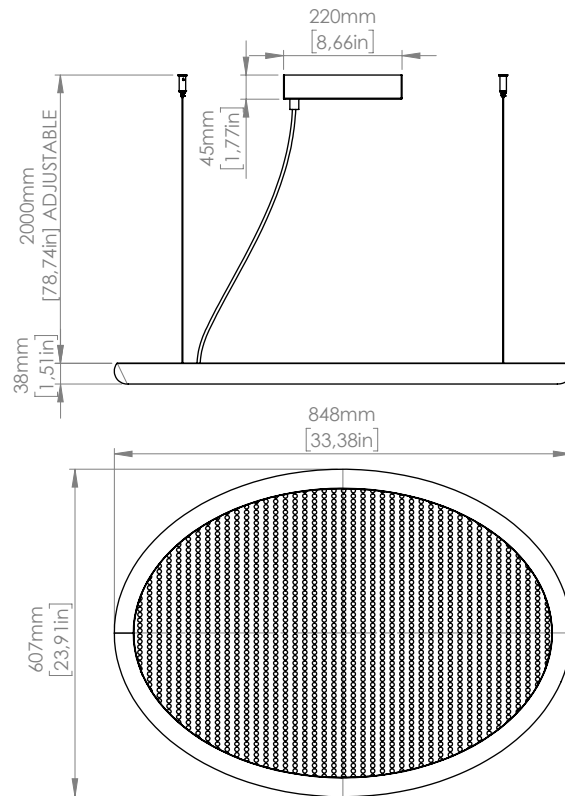

110V

SMALL

1 x 35W
Panel LED
Light emission: 3.100 Lm
IP20

LARGE

1 x 43W
Panel LED
Light emission: 4.100 Lm
IP20

1...10V dimmable.
Other dimming systems available
on demand

Copyright and/or design rights subsist in this drawing. No part of this drawing may be reproduced in any material form (including photocopying or storing in any medium electronic means, whether or not intentionally and whether or not as part or a larger publication) without the express permission of the copyright owner, Contardi Lighting S.r.l.. Further and without prejudice to the above, this drawing and all information relating thereto is confidential, and shall not be communicated to a third party without the consent of Contardi lighting srl. Contardi lighting srl asserts all rights to be identified as the author of the work and otherwise.