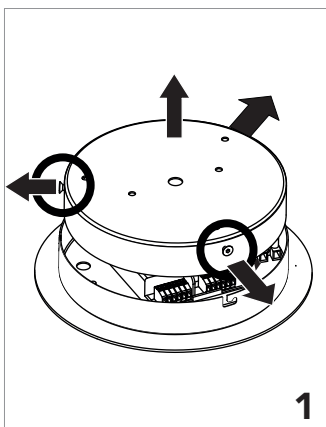

Instalación y conexión / Installation and Connection