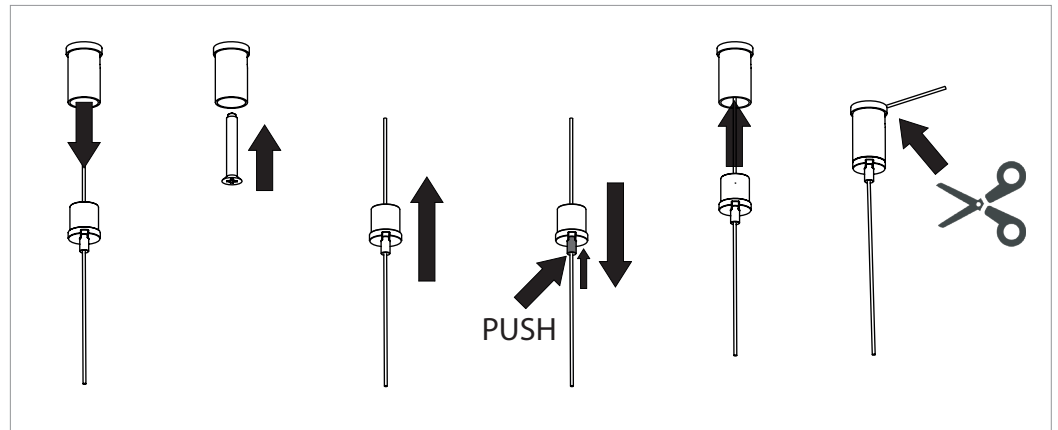

Instalación y conexión / Installation and Connection