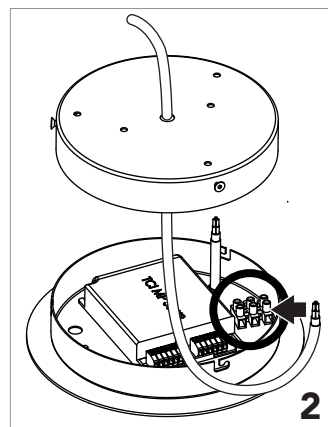

Instalación y conexión / Installation and Connection