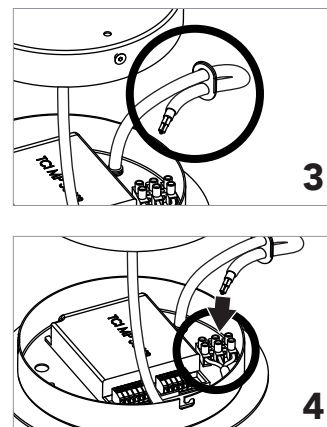

Instalación y conexión / Installation and Connection