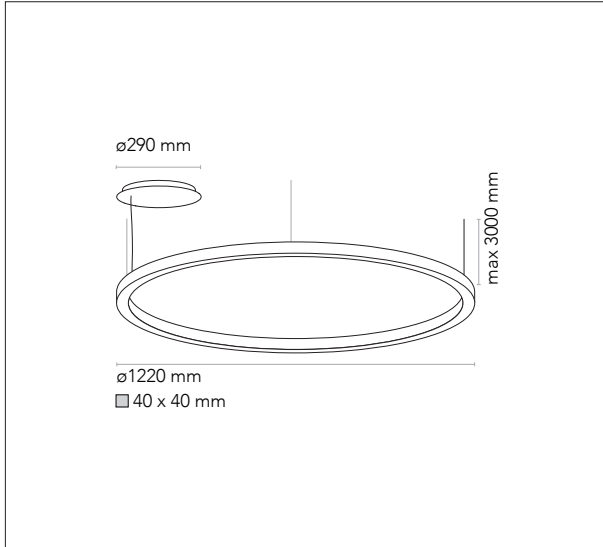

TR 120 Down

JOSEP LL. XUCLÀ