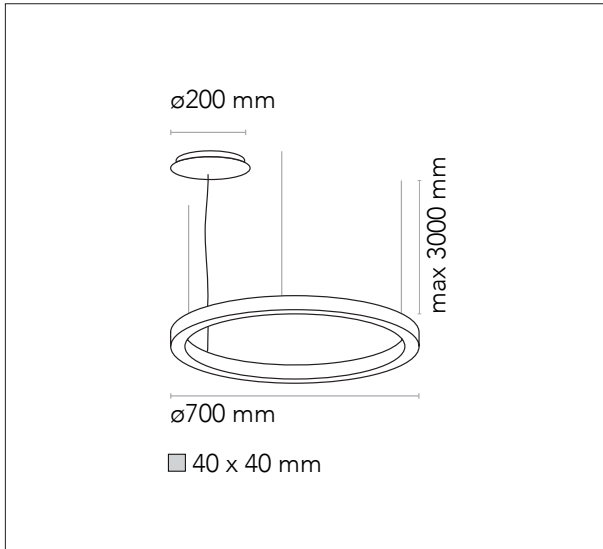

TR 70 Down

JOSEP LL. XUCLÀ