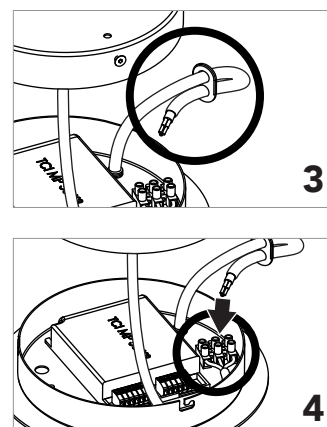

Instalación y conexión / Installation and Connection