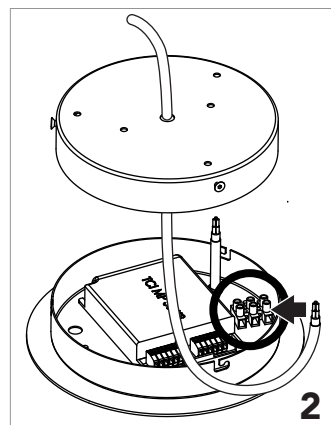

Instalación y conexión / Installation and Connection