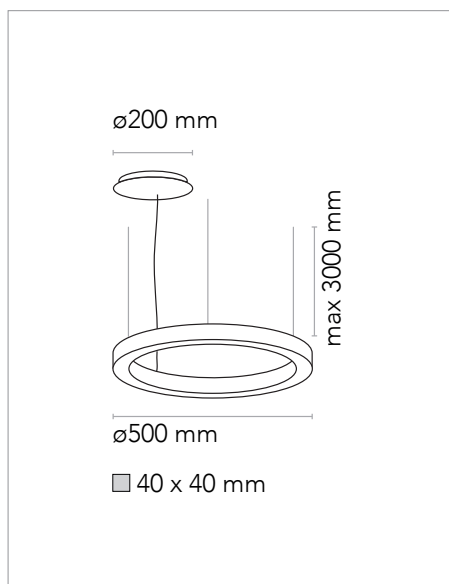

*Pendant direct light in 40x40mm extruded aluminum profile. PCB LED designed by Insolit for the TR collection. 3 adjustable stainless steel cables (0,6mm). Separate circular canopy for surface installation. Black or white coated fabric power cord. Finished in white, black and champagne textured lacquered.*