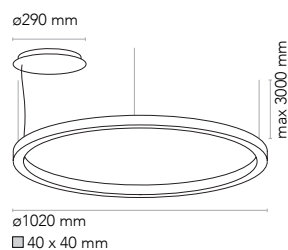

TR 100 Down 1087