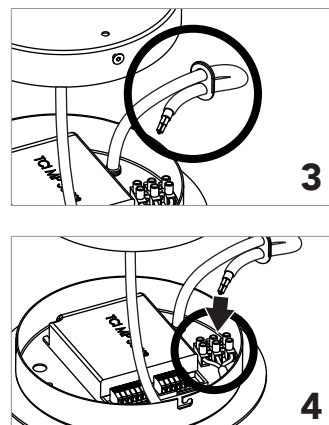

Instalación y conexión / Installation and Connection