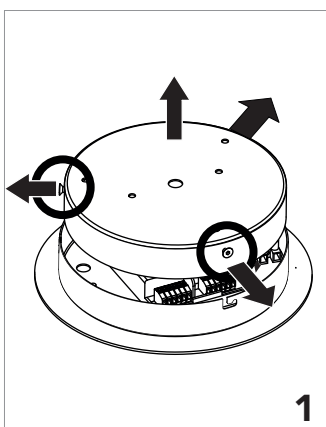

Instalación y conexión / Installation and Connection