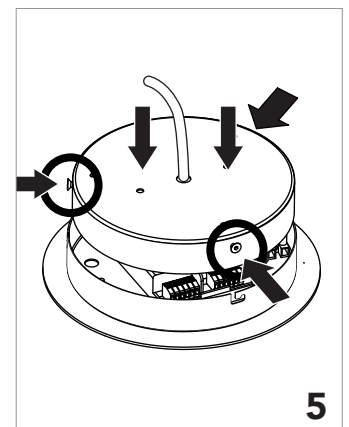

Instalación y conexión / Installation and Connection