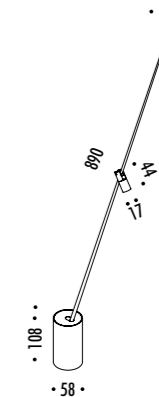

The sizes are expressed in millimeters.

DESIGN DAVIDE GROPPI - 2022  
LAMPADA DA TAVOLO - ABS - FIBRA DI CARBONIO - METALLO  
TABLE LAMP - ABS - CARBON FIBER - METAL

FM

 EXTRADARK LUMINAIRE

CE  IP20

1A2440400.27.06	NERO OPACO / MATT BLACK - 2700K	5 V DC - 1,5 W LED - UGR < 19
1A2440400.30.06	NERO OPACO / MATT BLACK - 3000K	2700K - 154 lm - CRI > 90 / 3000K - 179 lm - CRI > 90
		CAVO NERO - ORIENTABILE
		MICROSWITCH DIMMER
		CAVO USB INCLUSO - ALIMENTATORE NON INCLUSO
		BLACK CABLE - ADJUSTABLE
		MICROSWITCH DIMMER
		USB CABLE INCLUDED - POWER SUPPLY NOT INCLUDED