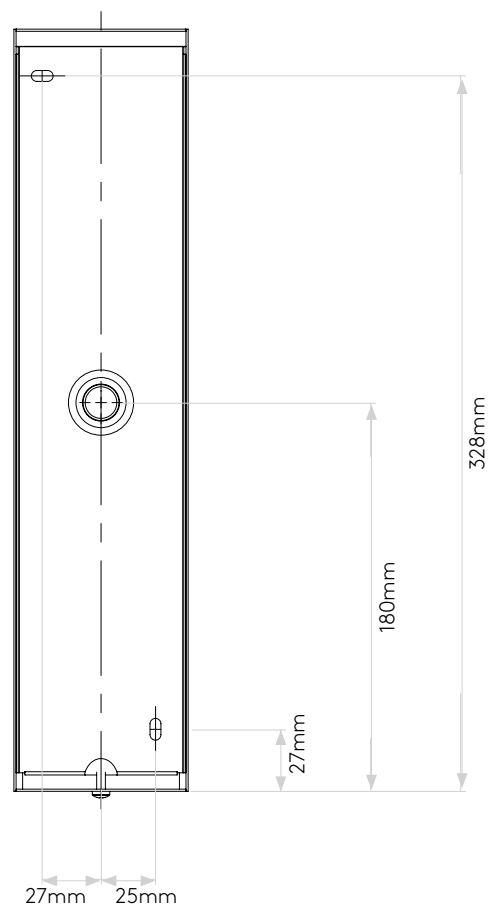

Please note that some dimensions may vary slightly due to manufacturing tolerances, this includes cable entry and fixing holes

Veuillez noter que certaines dimensions peuvent varier légèrement en raison des tolérances de fabrication, y compris l'entrée de câble et les trous de fixation.

Bitte beachten Sie, dass die Maße Fertigungstoleranzen unterliegen und daher in geringem Umfang von der angegebenen Größe abweichen können. Dies gilt auch für Kabeleingänge und Befestigungslöcher.

Si prega notare che possono esserci piccole variazioni in alcune dimensioni dovute alle tolleranze di produzione, queste includono l'ingresso del cavo e i fori di fissaggio.