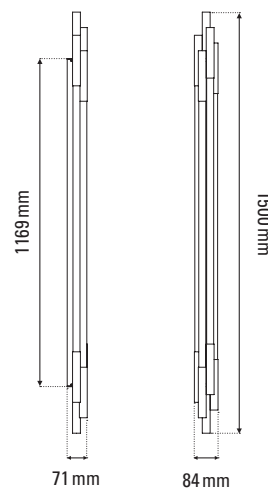

ORG w 1500

de Sebastian Summa

FICHE TECHNIQUE TECHNICAL SHEET

APPLIQUE

WALL LAMP

Matériaux Material	Aluminium, verre, acrylique Aluminum, glass, acrylic
Poids Weight	4,7 Kg
Emballage Packaging	1445 x 355 x 100 mm
IP IP	20

Tension Voltage	220/240V
Classe Class	1
Watt Watt	17W
Source Source	INTEGRATED LED 2700K
Lumens Lumens output	1700lm
Driver Driver	Driver fourni (155x54x20 mm) Dimmable TRIAC 1,25A / 24V / 30W Driver supplied (155x54x20 mm) TRIAC dimmable 1,25A / 24V / 30W
Câble Wire	NA
Interrupteur Switch	NA
Fiches Plug	NA