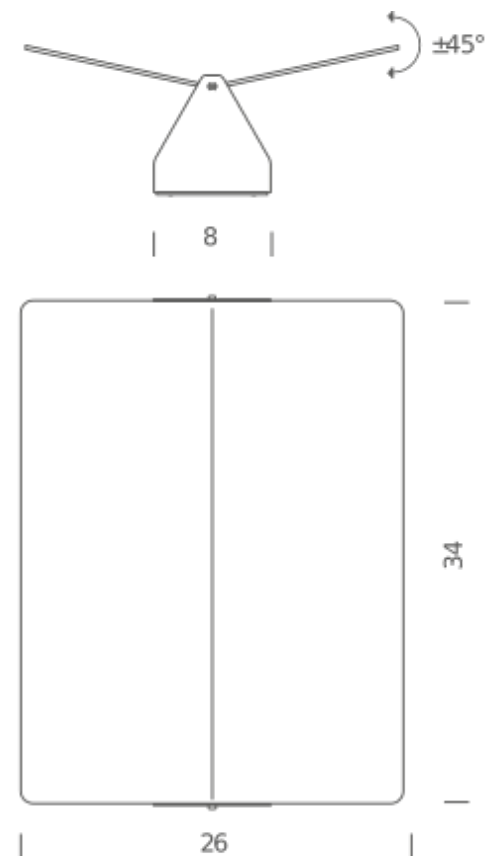

E14 LED/HALO/FLUO

LAMPING

Source	E14
Total power	2x8W
Emission	direct/indirect orientable
Switching	dimmable according to bulb
Tension	230V
IP class	20
Materials	aluminium
Notes	Bulb Ø3cm max. White body
Net lamp weight	1,25 kg

Codes

AVP EWD 32
AVP EWN 32
AVP EWR 32
AVP EWG 32
AVP EWB 32
AVP EWW 32

Structure/Diffuser

white/natural anodized
white/black anodized
white/red
white/yellow
white/blue
white/white

PACKAGE

Package 01

Dimension: 23x37x10 cm / Gross weight: 1,75 kg

Certificazioni

R7S (75MM)

LAMPING

Source	R7s (75mm)
Total power	2x80W
Emission	direct/indirect orientable
Switching	dimnable according to bulb
Tension	230V
IP class	20
Materials	aluminium
Notes	only for horizontal installation. White body
Net lamp weight	1,35 kg

Dimension: 25x36x14 cm / Gross weight: 1,85 kg

Certificazioni

0,2m

LED

LAMPING

Source	LED board
Total power	20W
Emission	direct/indirect orientable
Tension	110-240V
Color temperature	3000K
Luminous flux	826lm
Typ CRI	85
IP class	20
Materials	aluminium
Notes	White body. Red RAL3002, yellow RAL1033, blue RAL5002
Net lamp weight	1,25 kg