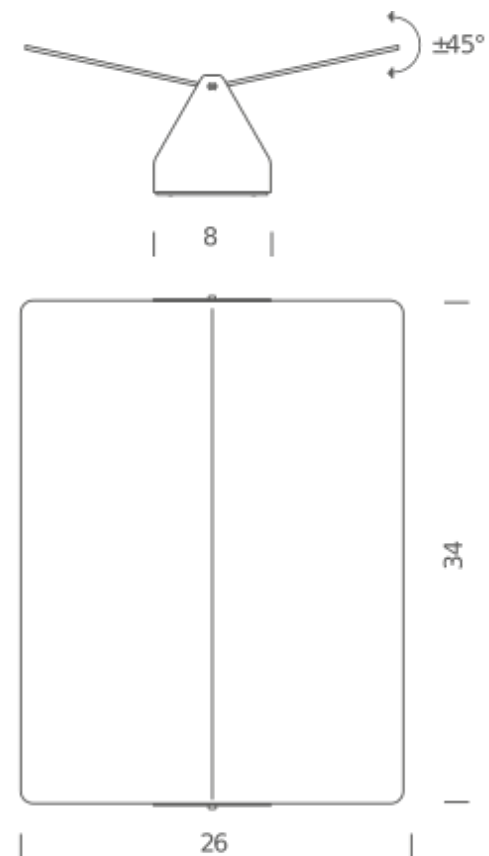

Codes

AVP EWD 32
AVP EWN 32
AVP EWR 32
AVP EWG 32
AVP EWB 32
AVP EWW 32

Structure/Diffuser

white/natural anodized
white/black anodized
white/red
white/yellow
white/blue
white/white

PACKAGE

Package 01

Dimension: 23x37x10 cm / Gross weight: 1,75 kg

Certificazioni

R7S (75MM)

LAMPING

Source	R7s (75mm)
Total power	2x80W
Emission	direct/indirect orientable
Switching	dimnable according to bulb
Tension	230V
IP class	20
Materials	aluminium
Notes	only for horizontal installation. White body
Net lamp weight	1,35 kg

Dimension: 25x36x14 cm / Gross weight: 1,85 kg

Certificazioni

0,2m

LED

LAMPING

Source	LED board
Total power	20W
Emission	direct/indirect orientable
Tension	110-240V
Color temperature	3000K
Luminous flux	826lm
Typ CRI	85
IP class	20
Materials	aluminium
Notes	White body. Red RAL3002, yellow RAL1033, blue RAL5002
Net lamp weight	1,25 kg

Codes

AVP LWD 32	white/natural anodized
AVP LWN 32	white/black anodized
AVP LWW 32	white/white
AVP LWR 32	white/red
AVP LWG 32	white/yellow
AVP LWB 32	white/blue

PACKAGE

Package 01	Dimension: 23x37x10 cm / Gross weight: 1,75 kg
------------	--