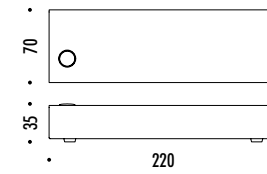

The sizes are expressed in millimeters.

DESIGN HARRY THALER - 2014
LAMPADA DA PARETE - METALLO - VETRO SOFFIATO
WALL LAMP - METAL - BLOWN GLASS

CE IP20

EDISON'S NIGHTMARE

DRIVER

1A3380000.00.06	STANDARD	100-240 V - 50/60 Hz - MAX 10 W 12 V - G4 CAVO COASSIALE - ALIMENTAZIONE CON SPINA - DIMMER LAMPADINA ALOGENA INCLUSA COAXIAL CABLE - POWER SUPPLY WITH PLUG - DIMMER HALOGEN BULB INCLUDED
		 10 W HALOGEN - 2800K - 145 lm - CRI 100 - DIMMABLE - EFFICIENCY G