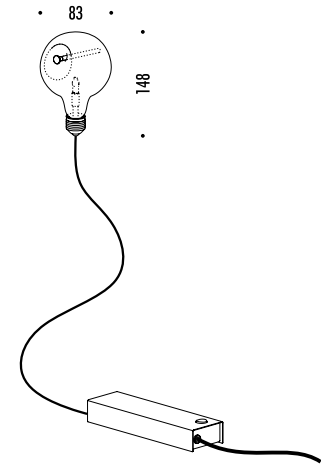

The sizes are expressed in millimeters.

DESIGN HARRY THALER - 2014
LAMPADA DA PARETE - METALLO - VETRO SOFFIATO
WALL LAMP - METAL - BLOWN GLASS

CE IP20

EDISON'S NIGHTMARE

DRIVER

1A3380000.00.06	STANDARD	100-240 V - 50/60 Hz - MAX 10 W 12 V - G4 CAVO COASSIALE - ALIMENTAZIONE CON SPINA - DIMMER LAMPADINA ALOGENA INCLUSA COAXIAL CABLE - POWER SUPPLY WITH PLUG - DIMMER HALOGEN BULB INCLUDED
		 10 W HALOGEN - 2800K - 145 lm - CRI 100 - DIMMABLE - EFFICIENCY G