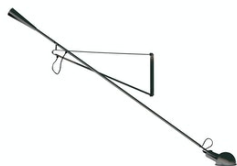

265

■ A0300030 - Black

Designed by Paolo Rizzato

Wall lamp providing direct light. Painted steel adjustable arm and reflector. Chrome-plated brass reflector support. Cast iron tapered counterweight. Painted steel wall fixture.

Main specifications

Mounting Environment	Wall Indoor dry location	Ilcos	HSGSA
Light source type	Bulb	Dimmable	No
Lamp category	Halogen	Autoprotected Lamp	Yes
Lamp holder	E27	Number of heads	1
		Source Power (W)	75