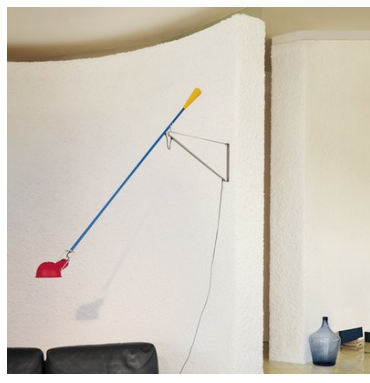

265

■ A0300030 - Black

Designed by Paolo Rizzato

Wall lamp providing direct light. Painted steel adjustable arm and reflector. Chrome-plated brass reflector support. Cast iron tapered counterweight. Painted steel wall fixture.

Main specifications

Mounting Environment	Wall Indoor dry location	Ilcos	HSGSA
Light source type	Bulb	Dimmable	No
Lamp category	Halogen	Autoprotected Lamp	Yes
Lamp holder	E27	Number of heads	1
		Source Power (W)	75