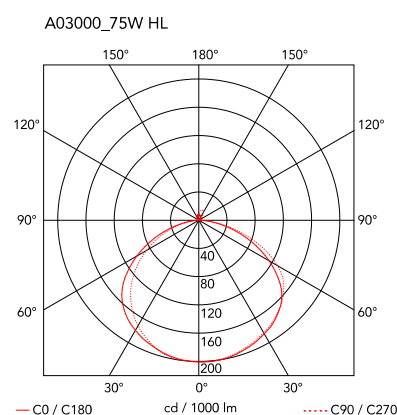

Optical

Lighting Type	Direct
Lighting distribution	Asymmetric
Cold Beam Lighting	No
Extreme Cut off	No