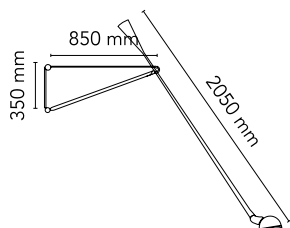

265

■ A0300030 - Black

Designed by Paolo Rizzato

Wall lamp providing direct light. Painted steel adjustable arm and reflector. Chrome-plated brass reflector support. Cast iron tapered counterweight. Painted steel wall fixture.

Main specifications

Mounting Environment	Wall Indoor dry location	Ilcos	HSGSA
Light source type	Bulb	Dimmable	No
Lamp category	Halogen	Autoprotected Lamp	Yes
Lamp holder	E27	Number of heads	1
		Source Power (W)	75

Optical

Lighting Type	Direct
Lighting distribution	Asymmetric
Cold Beam Lighting	No
Extreme Cut off	No

Electrical

Insulation class	II	Dimming Interface	Switch
Frequency (Hz)	50/60		Integrated (Not Dimmable)
Main Voltage (Vac)	220-250	Cord length (mm)	2030
Dimmable	No	Plug Type	Type C
Batteries Inside	No	Charging Min Time	No

Physical

Colour	Black
Net weight (kg)	5.7
Gross weight (kg)	12.57
IP	20
IP external	20