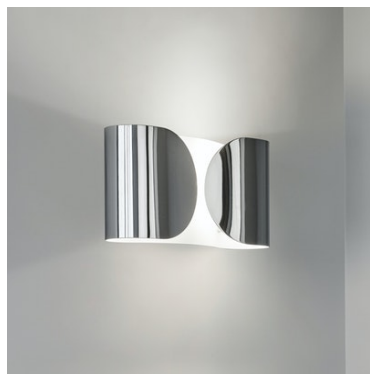

Foglio

■ F2400044 - 22K Gold

Designed by Tobia Scarpa

Wall lamp providing direct/indirect/partially diffused light. Wall fitting in powder-painted polished white pressed steel. Diffuser in powder-painted polished. Two nylon injection molded white lamp holder supports.

Main specifications

Mounting	Wall	Icos	HSGS
Environment	Indoor dry location	Autoprotected Lamp	Yes
Light source type	Bulb	Number of heads	2
Lamp category	Halogen	Source Power (W)	100
Lamp holder	E27		

Optical