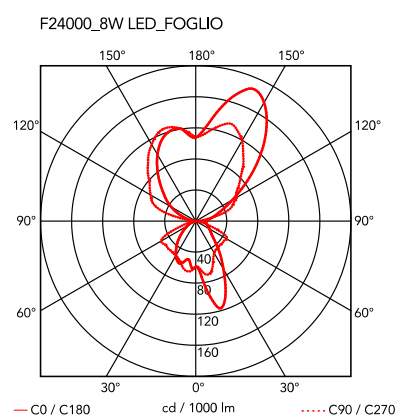

Optical

Lighting Type	Indirect, Direct
Lighting distribution	Asymmetric
Cold Beam Lighting	No
Extreme Cut off	No