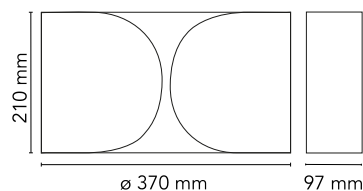

Foglio

■ F2400044 - 22K Gold

Designed by Tobia Scarpa

Wall lamp providing direct/indirect/partially diffused light. Wall fitting in powder-painted polished white pressed steel. Diffuser in powder-painted polished. Two nylon injection molded white lamp holder supports.

Main specifications

Mounting	Wall	Icos	HSGS
Environment	Indoor dry location	Autoprotected Lamp	Yes
Light source type	Bulb	Number of heads	2
Lamp category	Halogen	Source Power (W)	100
Lamp holder	E27		

Optical

Physical

Colour	22K Gold
Net weight (kg)	3.63
Gross weight (kg)	8
IP	20
IP external	20