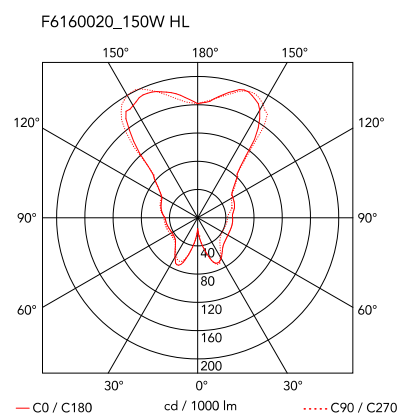

Rosy Angelis

■ F6160020 - Grey

Designed by Philippe Starck

Floor lamp providing diffused light. Special ultra-lightweight fabric shade. Aluminum stems. Foam polycarbonate lamp-holder.

Main specifications

Mounting Environment	Floor Indoor dry location	Iicos	HSGSA
Light source type	Bulb	Autoprotected Lamp	Yes
Lamp category	Halogen	Number of heads	1
Lamp holder	E27	Source Power (W)	150

Optical

Lighting Type	Indirect, Direct
Lighting distribution	Asymmetric
Cold Beam Lighting	No
Extreme Cut off	No

Electrical

Insulation class	II	Plug Type	Type C
Frequency (Hz)	50/60	Charging Min Time	No
Main Voltage (Vac)	220-240		
Batteries Inside	No		
Cord length (mm)	2500		

Physical

Colour	Grey
Net weight (kg)	1.47
Gross weight (kg)	3.24
IP	20
IP external	20