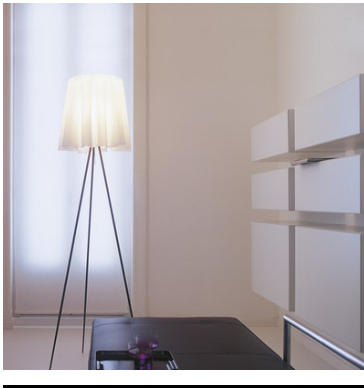

Rosy Angelis

■ F6160020 - Grey

Designed by Philippe Starck

Floor lamp providing diffused light. Special ultra-lightweight fabric shade. Aluminum stems. Foam polycarbonate lamp-holder.

Main specifications

Mounting Environment	Floor Indoor dry location	Iicos	HSGSA
Light source type	Bulb	Autoprotected Lamp	Yes
Lamp category	Halogen	Number of heads	1
Lamp holder	E27	Source Power (W)	150