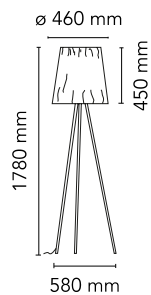

Rosy Angelis

■ F6160020 - Grey

Designed by Philippe Starck

Floor lamp providing diffused light. Special ultra-lightweight fabric shade. Aluminum stems. Foam polycarbonate lamp-holder.

Main specifications

Mounting Environment	Floor Indoor dry location	Iicos	HSGSA
Light source type	Bulb	Autoprotected Lamp	Yes
Lamp category	Halogen	Number of heads	1
Lamp holder	E27	Source Power (W)	150

Optical

Lighting Type	Indirect, Direct
Lighting distribution	Asymmetric
Cold Beam Lighting	No
Extreme Cut off	No

Electrical

Insulation class	II	Plug Type	Type C
Frequency (Hz)	50/60	Charging Min Time	No
Main Voltage (Vac)	220-240		
Batteries Inside	No		
Cord length (mm)	2500		

Physical

Colour	Grey
Net weight (kg)	1.47
Gross weight (kg)	3.24
IP	20
IP external	20