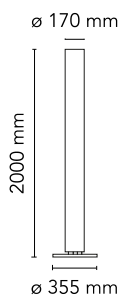

Stylos

■ F6310004 - Silver

Designed by Achille Castiglioni

Floor lamp providing indirect and diffused light. Silver powder-coated steel base. Opaline extruded polymethylmethacrylate (PMMA) diffuser column. Functions ON/OFF of two placed luminous sources at the extremities of the diffuser of the apparatus, happen by means of interrupting double quantity to pedal mounted on the cable feeding electrical worker.

Main specifications

Mounting	Floor	Iicos	IAM/W + IPAR
Environment	Indoor dry location	Autoprotected Lamp	Yes
Light source type	Bulb	Number of heads	2
Lamp category	Halogen	Source Power (W)	220
Lamp holder	E27		

Optical

Lighting Type	Total
Lighting distribution	Symmetric
Cold Beam Lighting	No
Extreme Cut off	No

Electrical

Insulation class	I	Plug Type	Type F
Frequency (Hz)	50/60	Charging Min Time	No
Main Voltage (Vac)	220-250		
Batteries Inside	No		
Cord length (mm)	2850		

Physical

Colour	Silver
Net weight (kg)	9.85
Gross weight (kg)	21.72
IP	20
IP external	20